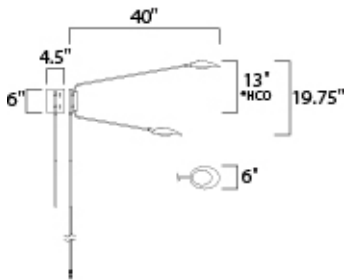

**PRODUCT DESCRIPTION**

Inspired by Mid-Century Modern design, this collection features tapered hoods that conceal LED modules that can be adjusted to direct the light. The Black finish with contrasting Satin Brass accents softens the look to work in a broader range of design. The wall pin up lamps work great at bedside while the floor lamp version is at home next to a chair.

\*height from center of outlet to the top of the fixture

**MEASUREMENTS**

DIMENSION : 6." L 19.75" H x 40." Ext  
 MAX OAH : 4.5" W x 6." H  
 HANGING WEIGHT : 7.04 lb

**LAMPING**

INPUT VOLTAGE : 120V  
 LUMENS : 1,040 Rated (910 Del.)  
 BULB : 2 x 6.5W (INTEGRATED), 13W Total  
 DIMMABLE : Dimmable  
 CRI : 80 CRI  
 COLOR\_TEMP : 3000K  
 LIGHTING\_DIRECTION : Down

**FINISHES OPTION**

Black / Satin Brass BKSBR

**MATERIAL**

Aluminum+Acrylic

**RATINGS**

cETLusDamp Location  
 ADA  
 Dimmable

**ADDITIONAL**

INSTALL UP/DOWN: Down  
 RATED LIFE 35000 Hours  
 OPERATING TEMPERATURE:  
 -20°C (-4°F), 40°C (104°F)