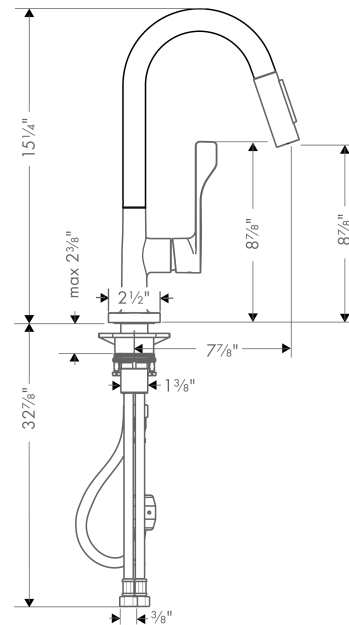

Scale drawing