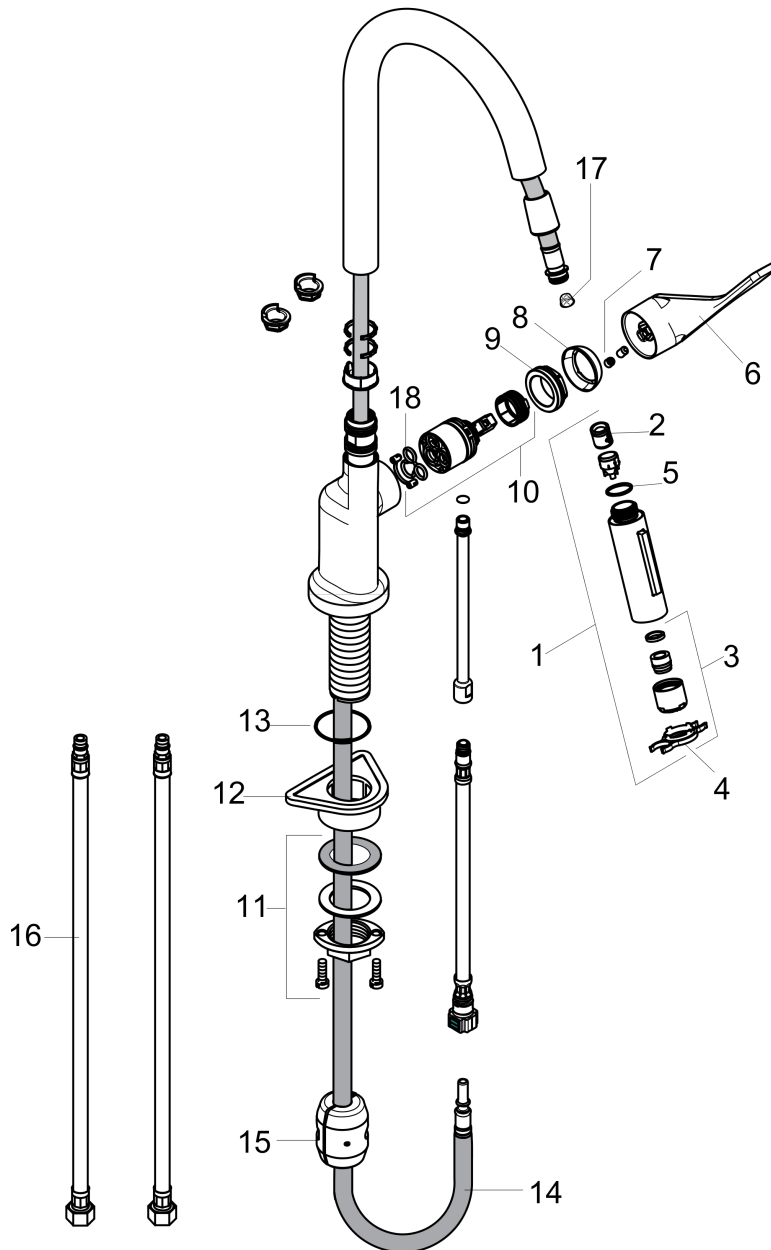

## Product image

## Scale drawing

**Axor Citterio**  
**Axor Citterio 2-Spray Prep Kitchen Faucet, Pull-Down**  
Finishes : **Steel Optik** Part no. : **39836801**

## Exploded drawing

Year of production: >09/12

**Axor Citterio**
**Axor Citterio 2-Spray Prep Kitchen Faucet, Pull-Down**

 Finishes : **Steel Optik** Part no. : **39836801**

**Spare parts list**

Year of production: &gt;09/12

Pos.	Description	Part no.	Price	PU
1	handspray	95908800	-	1
2	non return valve	95340000	-	1
3	aerator laminar M22x1 (15 l/min)	95909000	-	1
4	service tool	95910000	-	1
5	O-ring 18x1,5	98231000	-	1
6	handle	39891800	-	1
7	screw cover	96762000	-	1
8	flange	98603800	-	1
9	nut	97209000	-	1
10	cartridge, assy	92730000	-	1
11	fixing set (Ø 34)	95049000	-	1
12	support	97523000	-	1
13	O-ring 40x3	92634000	-	1
14	hose 1,50 m	88624000	-	1
15	weight	92500000	-	1
16	connection hose 35½" M8x0,75 3/8"	96316001	-	1
17	filter	97735000	-	1
18	seal	95008000	-	1
a	set of non return valves DW 15	97350000	-	1