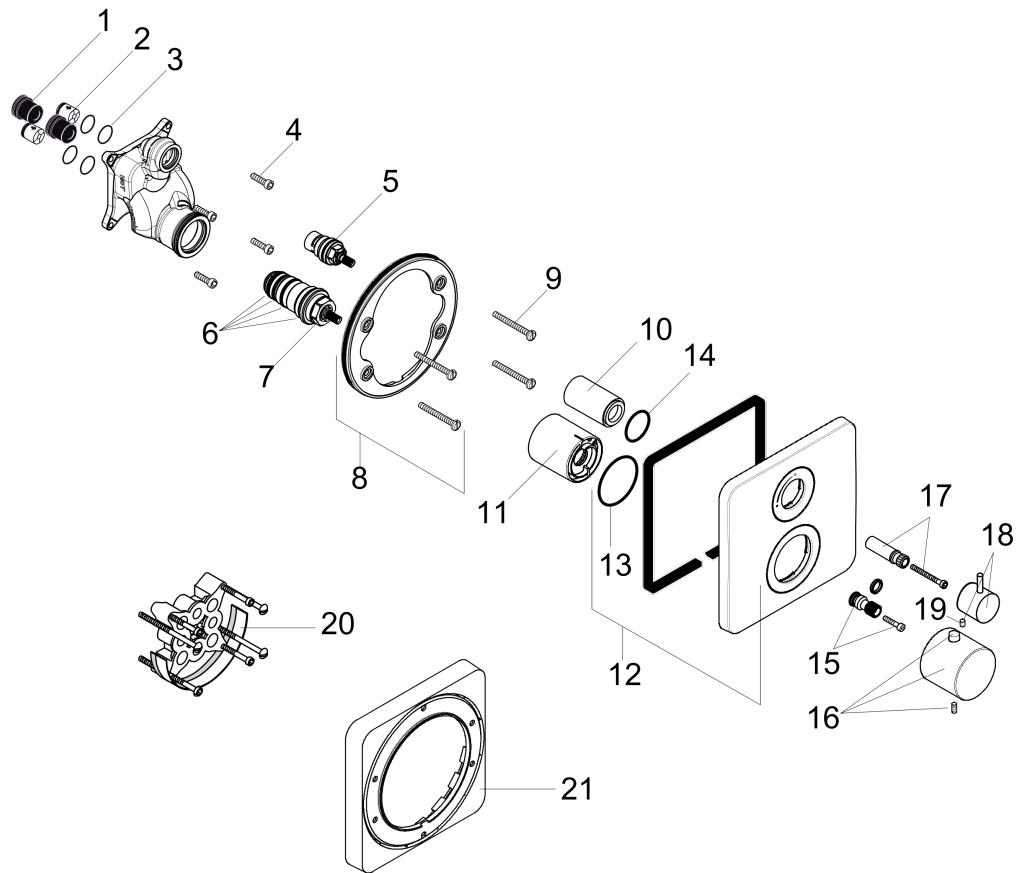

### Axor Citterio M Thermostatic Trim with Volume Control

Finishes : **Chrome** Part no. : **34705001**

#### Exploded drawing

Year of production: >10/13

**Axor Citterio M**  
**Axor Citterio M Thermostatic Trim with Volume Control**  
 Finishes : **Chrome** Part no. : **34705001**

## Spare parts list

Year of production: >10/13

| Pos. | Description                    | Part no. | Price | PU |
|------|--------------------------------|----------|-------|----|
| 1    | noise reduction                | 94073000 | -     | 1  |
| 2    | set of non return valves DW 15 | 94074000 | -     | 1  |
| 3    | O-ring 16x2                    | 98133000 | -     | 1  |
| 4    | set of screws                  | 96525000 | -     | 1  |
| 5    | shut off unit right closing    | 94009000 | -     | 1  |
| 6    | sealing set                    | 95037000 | -     | 1  |
| 7    | thermostat cartridge           | 94282000 | -     | 1  |
| 8    | holder for escutcheon          | 98793000 | -     | 1  |
| 9    | set of fixing screws           | 96454000 | -     | 1  |
| 10   | sleeve                         | 96446000 | -     | 1  |
| 11   | sleeve                         | 96439000 | -     | 1  |
| 12   | escutcheon                     | 98919000 | -     | 1  |
| 13   | O-Ring 48x3                    | 95508000 | -     | 1  |
| 14   | O-ring 29x3                    | 98371000 | -     | 1  |
| 15   | adapter for handle             | 96435000 | -     | 1  |
| 16   | handle for thermostat          | 38391001 | -     | 1  |
| 17   | adapter for handle             | 96451000 | -     | 1  |
| 18   | handle                         | 96520000 | -     | 1  |
| 19   | hollow set screw M4x8          | 97669000 | -     | 1  |
| 20   | extension 25 mm                | 13595000 | -     | 1  |
| 21   | extension 22 mm                | 98860000 | -     | 1  |