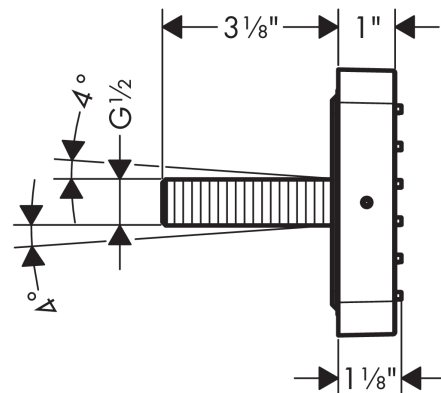

AXOR Citterio E
Axor Citterio E Shower Module Trim, 5"x5"
 Finishes : **chrome** Part no. : **36822001**

Description

Features

- 3-position adjustable spray
- Flow: 1.4 GPM

Item details

List Price \$ 541.00

Technology

Compliance

Product image

Scale drawing

AXOR Citterio E
Axor Citterio E Shower Module Trim, 5"x5"
 Finishes : **chrome** Part no. : **36822001**

Spare parts list

Year of production: >01/16

Pos.	Description	Part no.	Price	PU
1	connecting thread	95364000	-	1
2	spray body	95361000	-	1
3	O-ring 41x2	98212000	-	1
4	flow limiter / non return valve	95363000	-	1
5	frontcover	92459000	-	1
6	base body	28486181	-	1
7	-	88746000	-	1