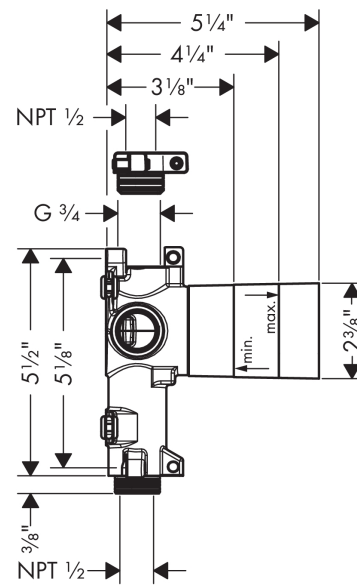

AXOR Citterio E

Rough, Axor ShowerCollection Trio Diverter with Shut-Off, 5"x5"

Finishes : n.a. Part no. : 36770181

Description

Features

- Flow: 10.5 GPM

Item details

List Price

\$ 465.00

Compliance

Product image

Scale drawing

AXOR Citterio E

Rough, Axor ShowerCollection Trio Diverter with Shut-Off, 5"x5"

Finishes : n.a. Part no. : 36770181

Exploded drawing

Year of production: >01/16

AXOR Citterio E

Rough, Axor ShowerCollection Trio Diverter with Shut-Off, 5"x5"

Finishes : n.a. Part no. : 36770181

Spare parts list

Year of production: >01/16

Pos.	Description	Part no.	Price	PU
1	pin	95334000	-	1
2	O-Ring 23x2,5	98183000	-	1
3	diverter unit	96604000	-	1
4	sealing set	98798000	-	1
5	O-ring 39x2,5	92322000	-	1
6	nut	97550000	-	1
7	sealing foil	96493000	-	1
8	plug	97998001	-	1