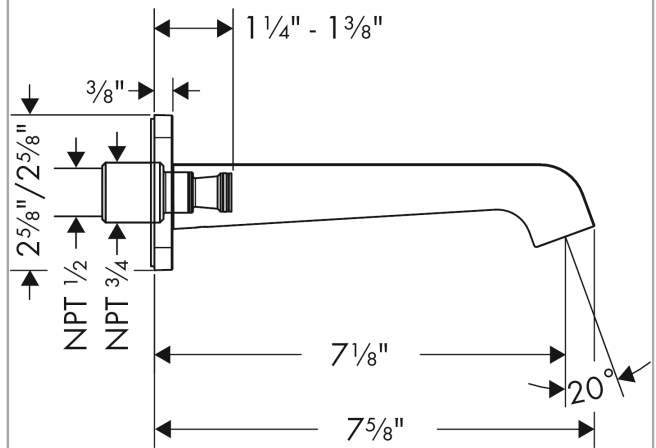

AXOR Citterio E

Axor Citterio E Tub Spout

Finishes : **chrome** Part no. : **36425001**

Description

Features

- Solid brass
- 1/2" female and 3/4" male adaptor included

Item details

List Price \$ 401.00

Compliance

Product image

Scale drawing

AXOR Citterio E

Axor Citterio E Tub Spout

Finishes : **chrome** Part no. : **36425001**

Exploded drawing

Year of production: >01/16

AXOR Citterio E

Axor Citterio E Tub Spout

Finishes : **chrome** Part no. : **36425001**

Spare parts list

Year of production: >01/16

Pos.	Description	Part no.	Price	PU
1	O-ring 13x2	98128000	-	1
2	escutcheon for spout	92337000	-	1
3	O-Ring 46x2	98195000	-	1
4	O-ring 18x1,5	98231000	-	1
5	aerator laminar M24x1 C	98337000	-	1
6	special tool	95290000	-	1
a	hollow set screw M5x8	92851000	-	1