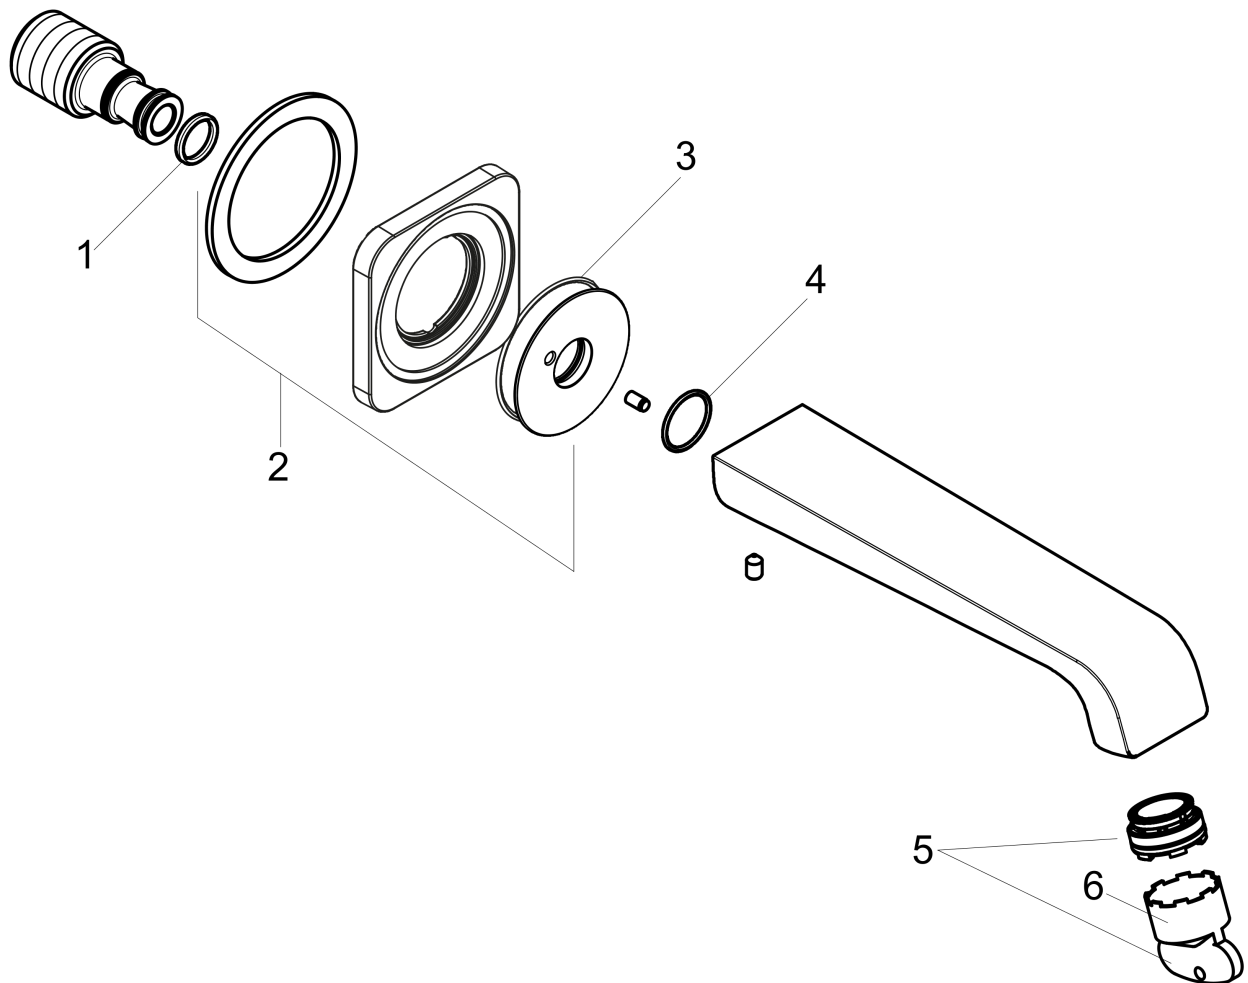

AXOR Citterio E

Axor Citterio E Tub Spout

Finishes : **chrome** Part no. : **36425001**

Description

Features

- Solid brass
- 1/2" female and 3/4" male adaptor included

Item details

List Price \$ 401.00

Compliance

Product image

Scale drawing

AXOR Citterio E

Axor Citterio E Tub Spout

Finishes : **chrome** Part no. : **36425001**

Exploded drawing

Year of production: >01/16

AXOR Citterio E

Axor Citterio E Tub Spout

Finishes : **chrome** Part no. : **36425001**

Spare parts list

Year of production: >01/16

Pos.	Description	Part no.	Price	PU
1	O-ring 13x2	98128000	-	1
2	escutcheon for spout	92337000	-	1
3	O-Ring 46x2	98195000	-	1
4	O-ring 18x1,5	98231000	-	1
5	aerator laminar M24x1 C	98337000	-	1
6	special tool	95290000	-	1
a	hollow set screw M5x8	92851000	-	1