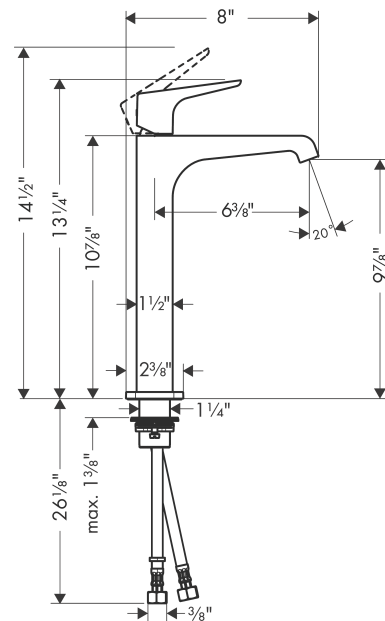

AXOR Citterio E

Axor Citterio E Single-Hole Faucet with Lever Handle without Pop-Up, Tall

Finishes : **chrome** Part no. : **36113001**

Description

Features

- Laminar spray
- Flow: 1.2 GPM
- Ceramic cartridge
- Pop-up assembly not included

Item details

List Price \$ 970.00

Technology

Compliance

Product image

Scale drawing

AXOR Citterio E

Axor Citterio E Single-Hole Faucet with Lever Handle without Pop-Up, Tall

Finishes : **chrome** Part no. : **36113001**

Exploded drawing

Year of production: >07/16

AXOR Citterio E

Axor Citterio E Single-Hole Faucet with Lever Handle without Pop-Up, Tall

Finishes : **chrome** Part no. : **36113001**

Spare parts list

Year of production: >07/16

Pos.	Description	Part no.	Price	PU
1	handle	92593000	-	1
2	screw cover	96762000	-	1
3	flange	98863000	-	1
4	nut	98864000	-	1
5	O-Ring 22x2	98185000	-	1
6	O-ring 28x1,5	98421000	-	1
7	O-ring 25x1,5	98146000	-	1
8	cartridge, assy	95973001	-	1
9	seal	98865000	-	1
10	adapter for cartridge	98866000	-	1
11	O-ring 23x2	98398000	-	1
12	aerator laminar M16,5x1 (4,5 l/min)	92876000	-	1
13	special tool	98987000	-	1
14	O-ring 30x1,5	98433000	-	1
15	escutcheon	92190000	-	1
16	fixing set (Ø 32)	13961000	-	1
17	lever collar	97548000	-	1
18	connection hose 35½" M8x0,75 3/8"	96316001	-	1