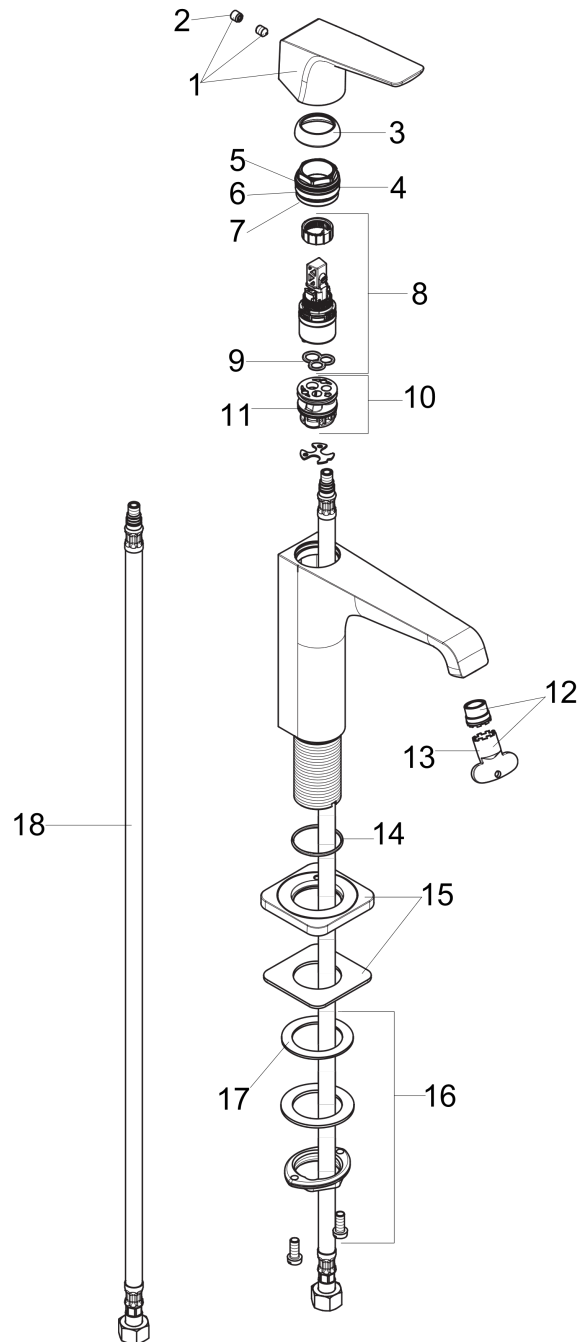

AXOR Citterio E

Axor Citterio E Single-Hole Faucet with Lever Handle without Pop-Up, Tall

Finishes : **chrome** Part no. : **36113001**

Description

Features

- Laminar spray
- Flow: 1.2 GPM
- Ceramic cartridge
- Pop-up assembly not included

Item details

List Price \$ 970.00

Technology

Compliance

Product image

Scale drawing

AXOR Citterio E

Axor Citterio E Single-Hole Faucet with Lever Handle without Pop-Up, Tall

Finishes : **chrome** Part no. : **36113001**

Exploded drawing

Year of production: >07/16

AXOR Citterio E

Axor Citterio E Single-Hole Faucet with Lever Handle without Pop-Up, Tall

Finishes : **chrome** Part no. : **36113001**

Spare parts list

Year of production: >07/16

Pos.	Description	Part no.	Price	PU
1	handle	92593000	-	1
2	screw cover	96762000	-	1
3	flange	98863000	-	1
4	nut	98864000	-	1
5	O-Ring 22x2	98185000	-	1
6	O-ring 28x1,5	98421000	-	1
7	O-ring 25x1,5	98146000	-	1
8	cartridge, assy	95973001	-	1
9	seal	98865000	-	1
10	adapter for cartridge	98866000	-	1
11	O-ring 23x2	98398000	-	1
12	aerator laminar M16,5x1 (4,5 l/min)	92876000	-	1
13	special tool	98987000	-	1
14	O-ring 30x1,5	98433000	-	1
15	escutcheon	92190000	-	1
16	fixing set (Ø 32)	13961000	-	1
17	lever collar	97548000	-	1
18	connection hose 35½" M8x0,75 3/8"	96316001	-	1