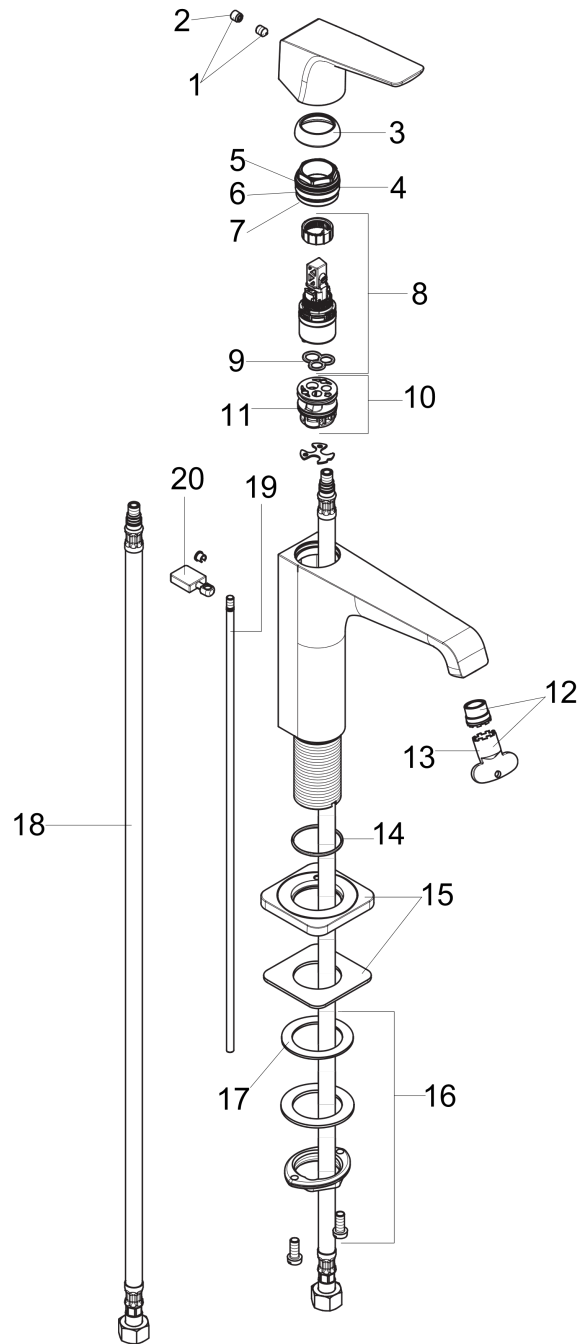

AXOR Citterio E
Axor Citterio E Single-Hole Faucet with Lever Handle
 Finishes : **chrome** Part no. : **36110001**

Description

Features

- Laminar spray
- Flow: 1.2 GPM
- Ceramic cartridge
- Includes pop-up assembly

Item details

List Price \$ 640.00

Technology

Compliance

Product image

Scale drawing

AXOR Citterio E
Axor Citterio E Single-Hole Faucet with Lever Handle
Finishes : **chrome** Part no. : **36110001**

Exploded drawing

Year of production: >07/16

AXOR Citterio E
Axor Citterio E Single-Hole Faucet with Lever Handle
 Finishes : **chrome** Part no. : **36110001**

Spare parts list

Year of production: >07/16

Pos.	Description	Part no.	Price	PU
1	handle	92593000	-	1
2	screw cover	96762000	-	1
3	flange	98863000	-	1
4	nut	98864000	-	1
5	O-Ring 22x2	98185000	-	1
6	O-ring 28x1,5	98421000	-	1
7	O-ring 25x1,5	98146000	-	1
8	cartridge, assy	95973001	-	1
9	seal	98865000	-	1
10	adapter for cartridge	98866000	-	1
11	O-ring 23x2	98398000	-	1
12	aerator laminar M16,5x1 (4,5 l/min)	92876000	-	1
13	special tool	98987000	-	1
14	O-ring 30x1,5	98433000	-	1
15	escutcheon	92190000	-	1
16	fixing set (Ø 32)	13961000	-	1
17	lever collar	97548000	-	1
18	connection hose 23½" M8x0,75 3/8"	98600001	-	1
19	pull rod	95128000	-	1
20	diverter knob	92197000	-	1
a	pop up waste	88509000	-	1