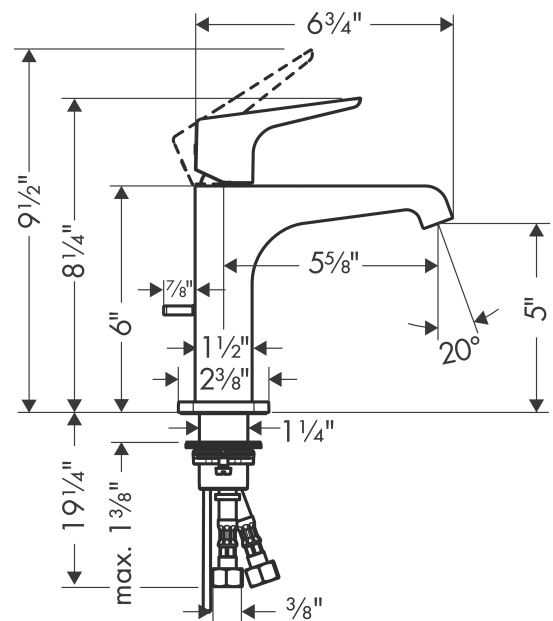

AXOR Citterio E
Axor Citterio E Single-Hole Faucet with Lever Handle
 Finishes : **chrome** Part no. : **36110001**

Description

Features

- Laminar spray
- Flow: 1.2 GPM
- Ceramic cartridge
- Includes pop-up assembly

Item details

List Price \$ 640.00

Technology

Compliance

Product image

Scale drawing

AXOR Citterio E
Axor Citterio E Single-Hole Faucet with Lever Handle
Finishes : **chrome** Part no. : **36110001**

Exploded drawing

Year of production: >07/16

AXOR Citterio E
Axor Citterio E Single-Hole Faucet with Lever Handle
 Finishes : **chrome** Part no. : **36110001**

Spare parts list

Year of production: >07/16

Pos.	Description	Part no.	Price	PU
1	handle	92593000	-	1
2	screw cover	96762000	-	1
3	flange	98863000	-	1
4	nut	98864000	-	1
5	O-Ring 22x2	98185000	-	1
6	O-ring 28x1,5	98421000	-	1
7	O-ring 25x1,5	98146000	-	1
8	cartridge, assy	95973001	-	1
9	seal	98865000	-	1
10	adapter for cartridge	98866000	-	1
11	O-ring 23x2	98398000	-	1
12	aerator laminar M16,5x1 (4,5 l/min)	92876000	-	1
13	special tool	98987000	-	1
14	O-ring 30x1,5	98433000	-	1
15	escutcheon	92190000	-	1
16	fixing set (Ø 32)	13961000	-	1
17	lever collar	97548000	-	1
18	connection hose 23½" M8x0,75 3/8"	98600001	-	1
19	pull rod	95128000	-	1
20	diverter knob	92197000	-	1
a	pop up waste	88509000	-	1