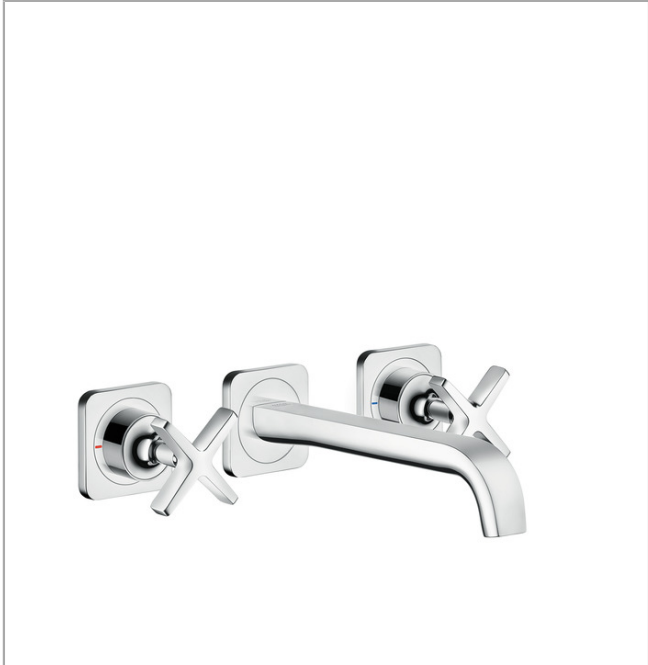

AXOR Citterio E

Axor Citterio E Wall-Mounted Widespread Faucet Trim

Finishes : **chrome**   Part no. : **36107001**

Description

Features

- Laminar spray
- Flow: 1.2 GPM
- 90° ceramic valves
- Pop-up assembly not included

Required accessories

- Rough, Wall-Mounted Widespread Faucet (#10303USA)

Item details

List Price $ 833.00

Technology

Compliance

Product image