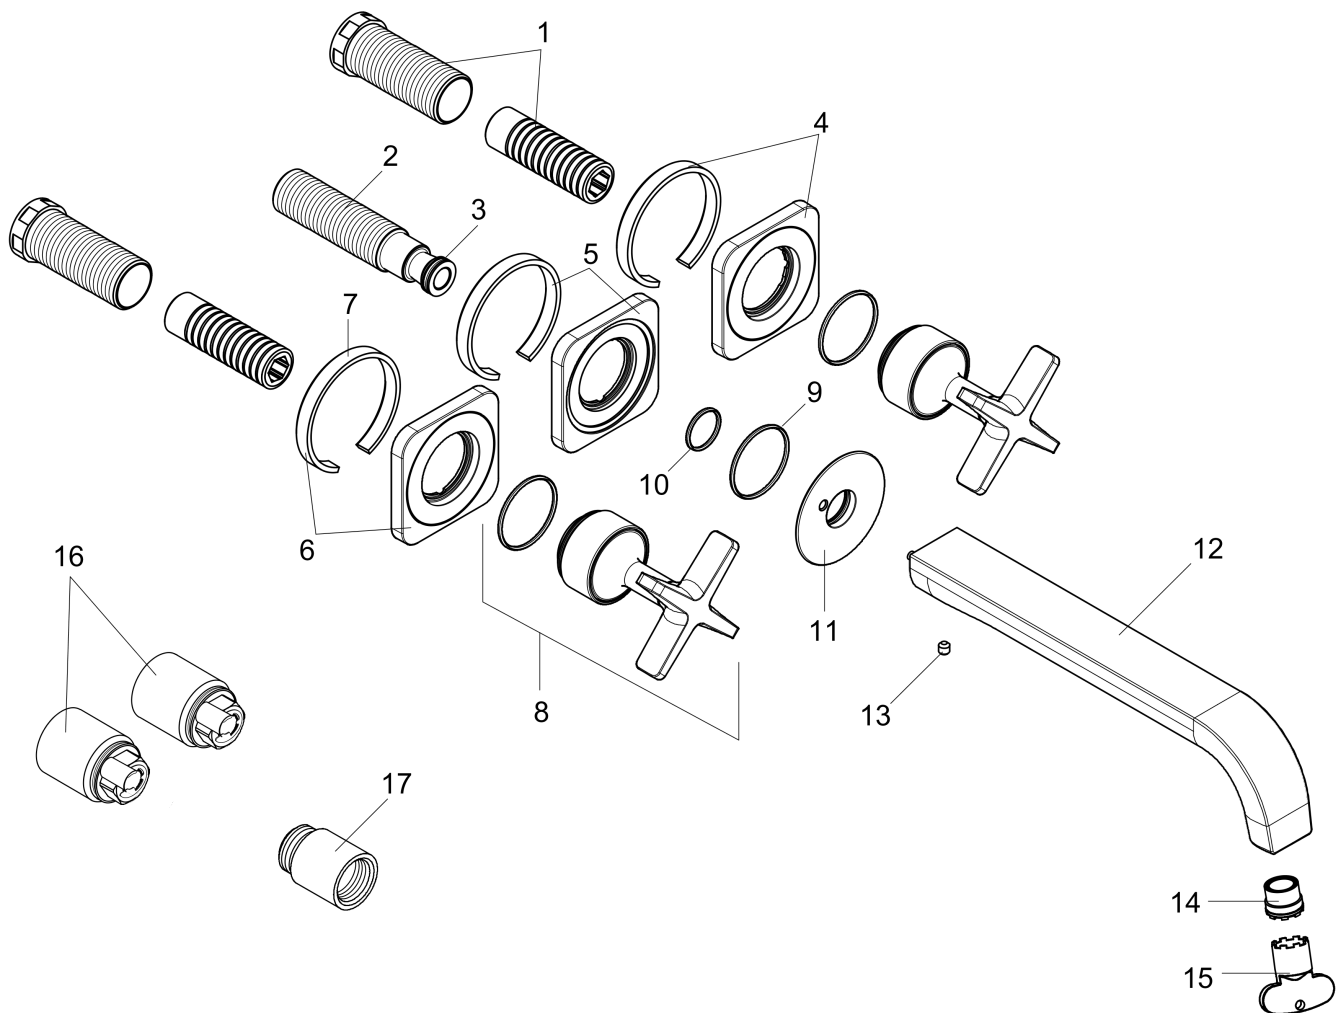

AXOR Citterio E
Axor Citterio E Wall-Mounted Widespread Faucet Trim
Finishes : **chrome**   Part no. : **36107001**

Exploded drawing

Year of production: >07/16

AXOR Citterio E

Axor Citterio E Wall-Mounted Widespread Faucet Trim

Finishes : **chrome** Part no. : **36107001**

Spare parts list

Year of production: >07/16

Pos.	Description	Part no.	Price	PU
1	fixing set	96393000	-	1
2	connecting thread G½	95626000	-	1
3	O-ring 13x2	98128000	-	1
4	escutcheon cold water	92398000	-	1
5	escutcheon	92359000	-	1
6	escutcheon hot water	92397000	-	1
7	seal	97530000	-	1
8	handle	92343000	-	1
9	O-ring 30x1,5	98433000	-	1
10	O-ring 17x1,5	98137000	-	1
11	escutcheon for spout	92342000	-	1
12	spout 220 mm	92336000	-	1
13	hollow set screw M5x5	98446000	-	1
14	aerator laminar M16,5x1 (4,5 l/min)	92876000	-	1
15	special tool	98987000	-	1
a	extension 25 mm	96259000	-	1
b	extension 25 mm	95413000	-	1