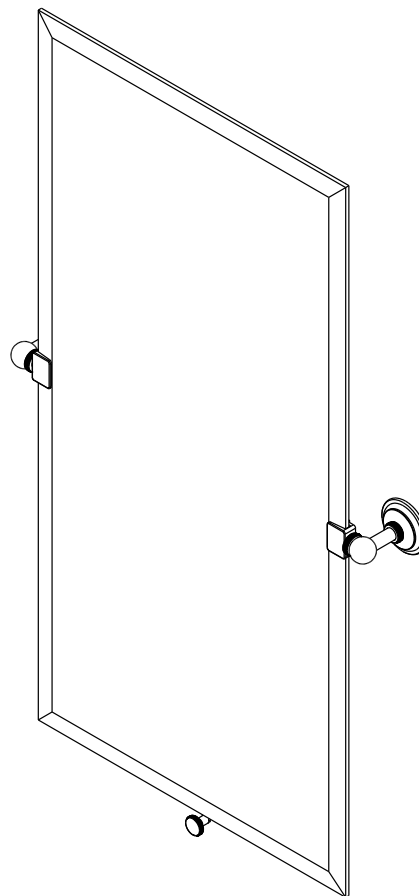

LONDON TERRACE

Frameless Mirror 2641

Features

- Frameless, beveled glass design
- Solid brass, two-post tilting mechanism
- Easy-to-adjust viewing angle
- Complements London Terrace product series

Codes / Standards Compliance

Meets or exceeds the following at date of manufacture:

- ADA (when installed in accordance with ADA guidelines)
- All applicable US Federal and State material regulations

Colors / Finishes

- ORB: Oil Rubbed Bronze
- PC: Polished Chrome
- PN: Polished Nickel
- SN: Satin Nickel
- Other: NA

Specified Model

Model	Description	Colors Finishes
2641	20" x 30" Frameless Pivoting Mirror	<input type="checkbox"/> ORB <input type="checkbox"/> PC <input type="checkbox"/> PN <input type="checkbox"/> SN

Product Specification: Add glass type designator and "Color / Finish" suffix to Model number, below.

The Mirror shall incorporate a frameless, beveled glass design with a solid brass, two-post tilting mechanism allowing for customized viewing angles. Mirror shall incorporate an approximate width of 20" and an approximate height of 30". Mirror shall complement motiv London Terrace product series. Mirror shall be motiv Model 2641/_____.