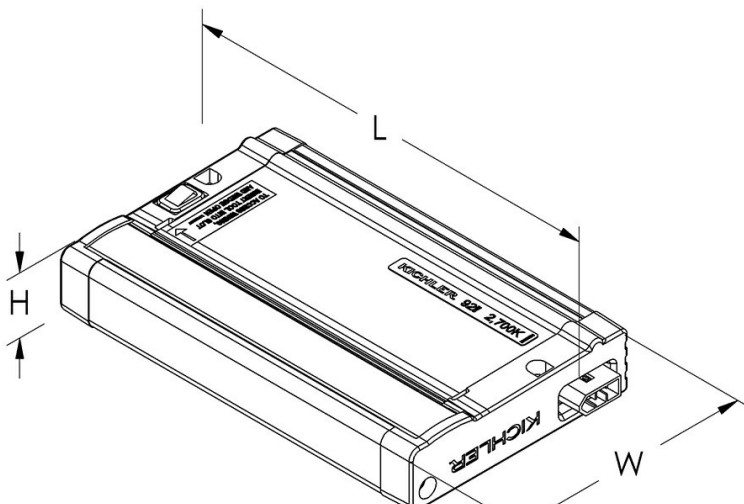

**Dimensions**

Height	1.00"
Length	7.00"
Width	4.00"

**Ordering Information**

Product ID	8U27KM07WHT
Finish	Textured White
Available Finishes	BZT, NIT, WHT
Collection	8U Series LED Collection

**Dimensions**

Weight	0.90 LBS
--------	----------

**Photometrics**

Kelvin Temperature	2700K
Color Rendering Index	90
Volt AMPERE	6.5

**Specifications**

Material	Steel / Aluminum
Glass Description	Frosted

**Electrical**

Dimmable	Yes
Voltage	108-132V
Input Voltage	Single(120)
Operating Voltage Range	108-132V
Switch Type	On-Off, Rocker