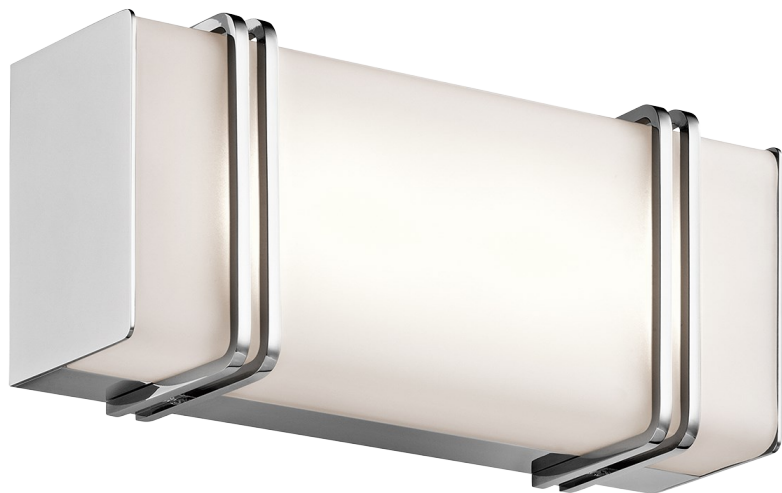

Impello Collection
Impello 12" Linear LED Bath Light in Chrome CH
 45836CHLED (Chrome)

Project Name: _____
 Location: _____
 Type: _____
 Qty: _____
 Comments: _____

Dimensions

Height	5.50"
Width	12.25"

Ordering Information

Product ID	45836CHLED
Finish	Chrome
Available Finishes	CH, OZ
Collection	Impello Collection

Dimensions

Extension	3.50"
Height from center of Wall opening	2.75"
Base Backplate	11.50 X 4.75
Weight	5.00 LBS

Photometrics

Kelvin Temperature	3000K
Color Rendering Index	90

Specifications

Material	Glass
Glass Description	Satin Etched White

Electrical

Dimmable	Yes
Dimmable Notes	This LED is compatible with most standard incandescent dimmers, LED dimmers, and electronic low voltage dimmers. For more information, go to Kichler.com\dimming .
Voltage	120V
Input Voltage	Single(120)