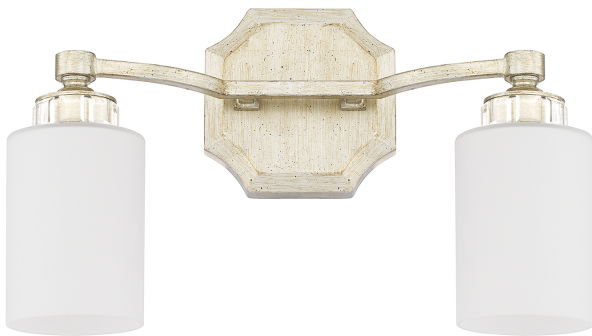

Capital Lighting Fixture Company
5359 Rafe Banks Drive, Flowery Branch, GA, 30542-2768
TF: 800.323.3257 | P: 770.965.7238 | F: 770.965.7254
www.capitalightingfixture.com

Collection: *Olivia*

2 Light Vanity

115021WG-375

17"W x 10.5"H x 6.25"E

Winter Gold

Specs

Description

2 Light Vanity

Collection

Olivia

Finish Description

Winter Gold

Glass

Soft White Glass

Lamping

2-100 Watt Medium

Certification

UL Listed. Rated for Damp Locations.

About

Designed in Atlanta. Manufactured in China.

Category

Vanities

Style

Modern

Light Source

Incandescent

Backplate

6"W x 6"H x 1"E; Ctr/Top: 7.75"

Room List

Bath, Powder Room