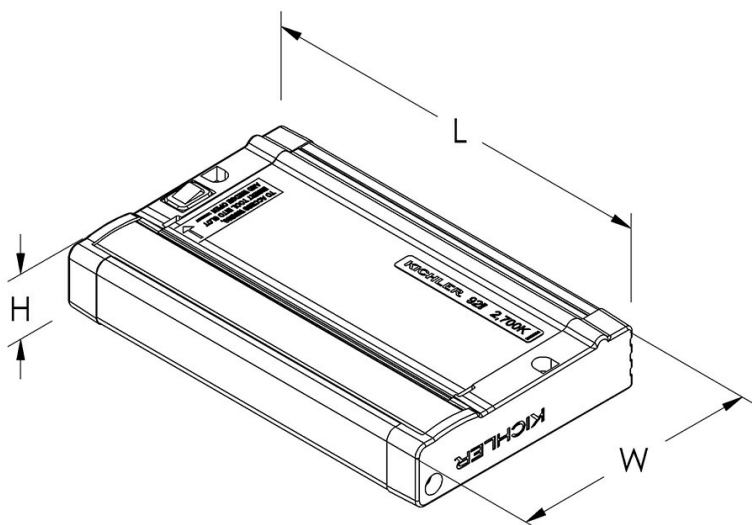

8U Series LED Collection
6.5" Premium LED Under Cabinet 2700K - BZT
 8U27KD07BZT

Project Name: _____
 Location: _____
 Type: _____
 Qty: _____
 Comments: _____

Dimensions

Height	1.00"
Length	6.50"
Width	4.00"

Ordering Information

Product ID	8U27KD07BZT
Available Finishes	BZT, NIT, WHT
Collection	8U Series LED Collection

Dimensions

Weight	0.90 LBS
--------	----------

Photometrics

Kelvin Temperature	2700K
Color Rendering Index	90
Volt AMPERE	6.5

Specifications

Material	Steel / Aluminum
Glass Description	Frosted

Electrical

Dimmable	Yes
Voltage	108-132V
Input Voltage	Single(120)
Operating Voltage Range	108-132V
Switch Type	On-Off, Rocker

Qualifications