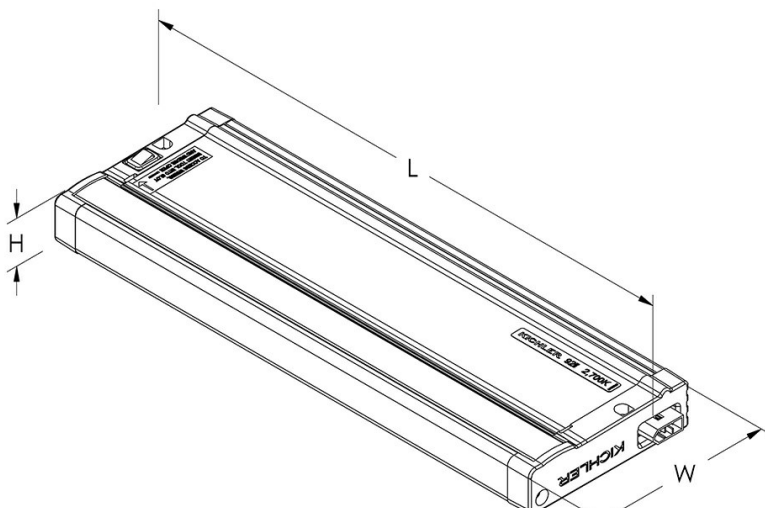

Primary Lamping

Light Source	LED
Lamp Included	Integrated
Delivered Lumens	409
Delivered Efficacy	57
Dimming	Yes