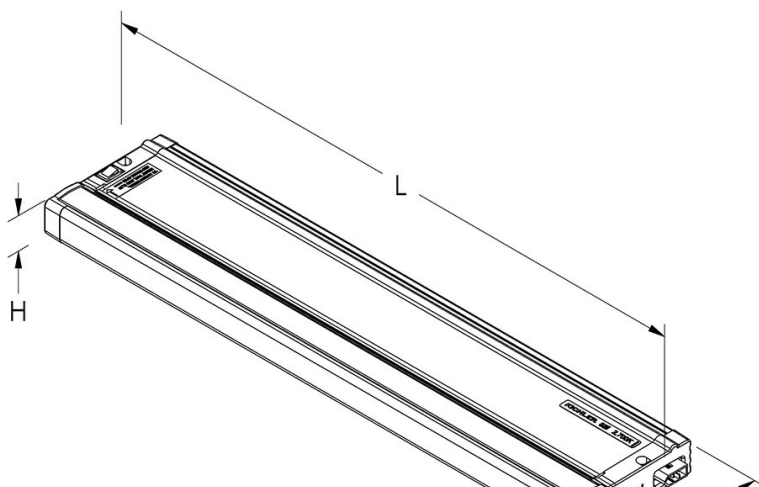

Kelvin Temperature	2700K
Color Rendering Index	90
Volt AMPERE	13

**Specifications**

Material	Steel / Aluminum
Glass Description	Frosted

**Electrical**

Dimmable	Yes
Voltage	108-132V
Input Voltage	Single(120)
Operating Voltage Range	108-132V
Switch Type	On-Off, Rocker

**Primary Lamping**

Light Source	LED
Lamp Included	Integrated
Delivered Lumens	625
Delivered Efficacy	60
Dimming	Yes

**Dimensions**

Height	1.00"
Length	18.50"
Width	4.00"

**Notes:**

- 1) Information provided is subject to change without notice. All values are design or typical values when measured under laboratory conditions.
- 2) Incandescent Equivalent: The incandescent equivalent as presented is an approximate number and is for reference only.