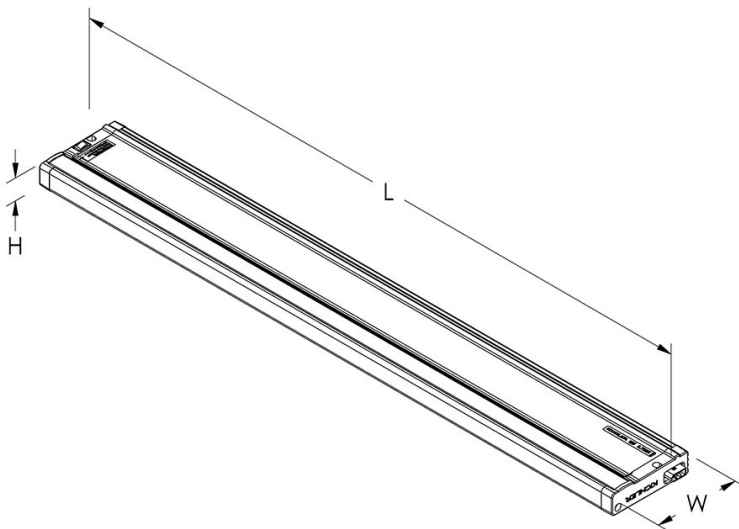

Dimensions

Weight	3.40 LBS
--------	----------

Photometrics

Kelvin Temperature	2700K
Color Rendering Index	90
Volt AMPERE	20

Specifications

Material	Steel / Aluminum
Glass Description	Frosted

Electrical

Voltage	108-132V
Input Voltage	Single(120)
Operating Voltage Range	108-132V
Switch Type	On-Off, Rocker

Primary Lamping

Light Source	LED
Lamp Included	Integrated
Delivered Lumens	974
Delivered Efficacy	61

Dimensions

Height	1.00"
Length	30.50"
Width	4.00"

Notes:

- 1) Information provided is subject to change without notice. All values are design or typical values when measured under laboratory conditions.
- 2) Incandescent Equivalent: The incandescent equivalent as presented is an approximate number and is for reference only.