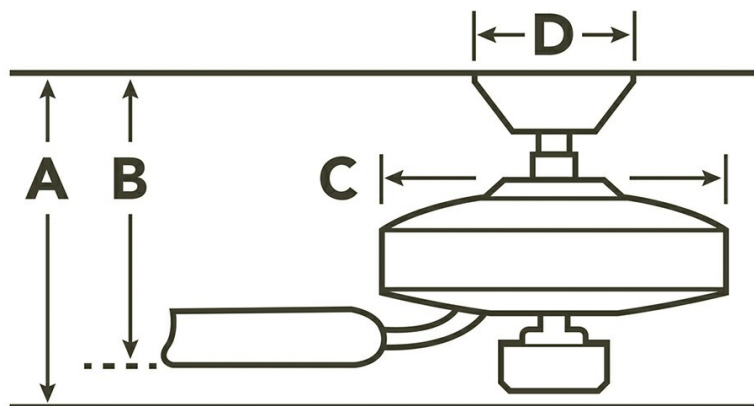

Airflow, Power and Efficiency

Speed	RPM	CFM	CFM/ Watt	Amps	Watts
High	161	4290	82	.44	53
Med	111	2932	116	.31	25
Low	59	1545	184	.18	8

Specifications

Number of Blades	5
Blades Included	Yes
Blade Pitch	12 Degrees
Blade Sweep	52"
Blades Reversible	Yes
Blade Material	WOOD
Optional Blades Available	No
Downrod 1	1.00 OD X 4.50
Primary Control System	Pull Chain
Remote Included	No
Wall Control Included	No
Low Ceiling Adaptable	No
Lead Wire Length	78.00"
Motor Size	153MM X 17MM
Motor Type	AC

Dimensions

Downrod	A	B	C	D
1.00 OD X 4.50	14.15	9.75	10.50	6.30

Downlight

Downlight Included	Yes
Light Source	LED
Downlight Bulb Included	Integrated
Number of Lights/LEDs	1
Glass Description	Etched Cased Opal
Optional Light Kit Available	No
Efficacy (LMIW)	94
Kelvin Temperature	3000K
Color Rendering Index	80