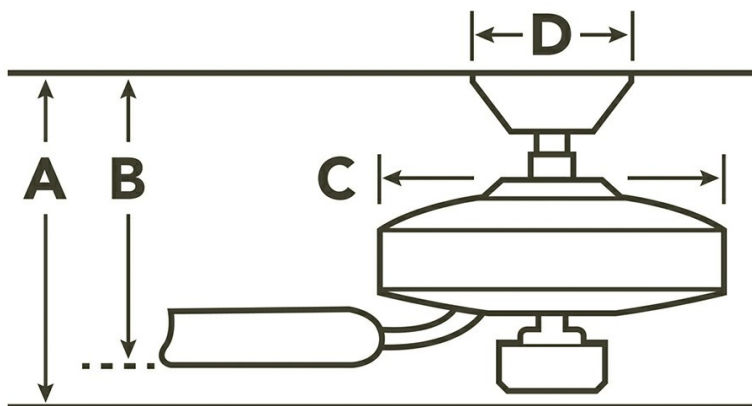

Airflow, Power and Efficiency

Speed	RPM	CFM	CFM/ Watt	Amps	Watts
High	160	4830	82	.49	59
Med	110	3323	119	.35	28
Low	63	1779	187	.2	10

Specifications

Number of Blades	5
Blades Included	Yes
Blade Pitch	14 Degrees
Blade Sweep	52"
Blades Reversible	Yes
Blade Material	WOOD
Optional Blades Available	No
Downrod 1	FLUSH MOUNT
Primary Control System	Pull Chain
Remote Included	No
Wall Control Included	No
Low Ceiling Adaptable	Yes, Low Ceiling Adaptable
Lead Wire Length	12.00"
Motor Size	153MM X 15MM
Motor Type	AC

Downlight

Optional Light Kit Available	No
------------------------------	----

Safety Listings & Certifications

Safety Rated	Dry
Warranty	www.kichler.com/warranty

Installation

The electrical junction box and support structure must be securely mounted and capable of reliably supporting a minimum of 50 pounds.

Installation requirements

Dimensions

Downrod	A	B	C	D
FLUSH MOUNT	8.25	6.75	11.50	11.00

Available Finishes

Finish	Fixture	Glass	Blade 1	Blade 2

Stratmoor 52" Collection
52 Inch Stratmoor Fan OBB
 339022OBB (Oil Brushed Bronze)