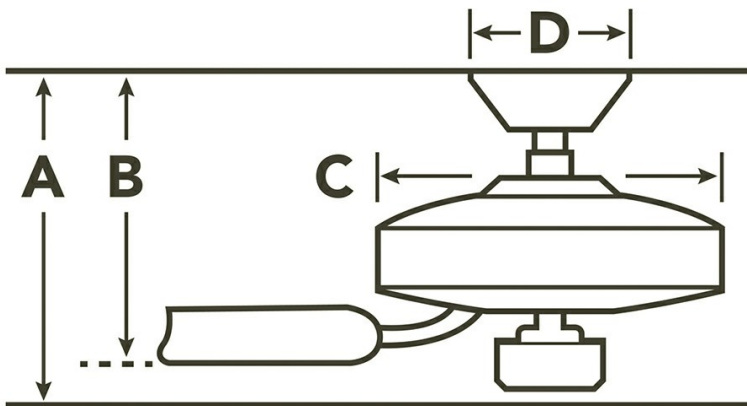

Dimensions

Downrod	A	B	C	D
1.00 OD X 4.50	14.15	9.75	10.50	6.30

Specifications

Number of Blades	5
Blades Included	Yes
Blade Pitch	12 Degrees
Blade Sweep	42"
Blades Reversible	No
Blade Material	WOOD
Optional Blades Available	No
Downrod 1	1.00 OD X 4.50
Primary Control System	Pull Chain
Remote Included	No
Wall Control Included	No
Low Ceiling Adaptable	No
Lead Wire Length	78.00"
Motor Size	153MM X 12MM
Motor Type	AC

Downlight

Downlight Included	Yes
Light Source	LED
Downlight Bulb Included	Integrated
Number of Lights/LEDs	1
Glass Description	Etched Cased Opal
Optional Light Kit Available	No
Efficacy (LMIW)	94
Kelvin Temperature	3000K
Color Rendering Index	80

Available Finishes