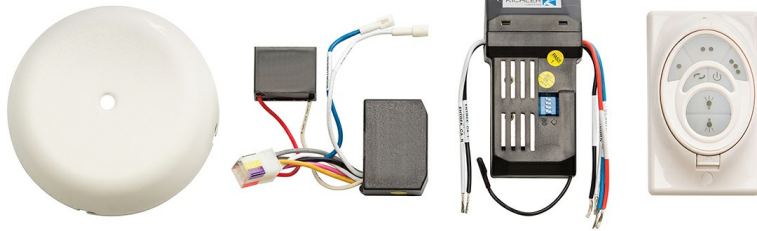

Cool Touch Control System R400 NBR

3R400NBR (Natural Brass)

Project Name: _____

Location: _____

Type: _____

Qty: _____

Comments: _____

Ordering Information

Product ID	3R400NBR
Finish	Natural Brass
Available Finishes	AP, BSS, MWH, NBR, NI, OBB, OZ, SGD, SNW, TZ, WH

Specifications

Material	Plastic

Electrical

Voltage	120V

Qualifications

Safety Rated	Not Required

Warranty	www.kichler.com/warranty

Notes:

1) Information provided is subject to change without notice. All values are design or typical values when measured under laboratory conditions.
2) Incandescent Equivalent: The incandescent equivalent as presented is an approximate number and is for reference only.