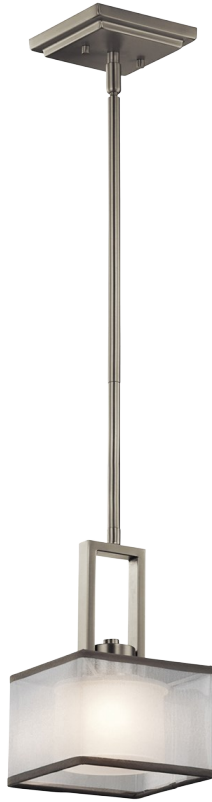

Kailey Collection
Mini Pendant 1 Light Halogen NI
43442NI (Brushed Nickel)

Project Name: _____
Location: _____
Type: _____
Qty: _____
Comments: _____

Dimensions

Height	10.00"
Overall Height	48.00"
Width	6.00"

Ordering Information

Product ID	43442NI
Finish	Brushed Nickel
Collection	Kailey Collection

Dimensions

Base Backplate	5.00 SQ
Chain/Stem Length	36.00"
Weight	3.50 LBS

Specifications

Material	Steel
Glass Description	Satin Etched
Shade Description	White Organza Shade With Gray Trim
Shade Dimensions	6.00 SQ

Electrical

Voltage	120V
Lead Wire Length	63.00"

Qualifications

Safety Rated	Dry
Warranty	www.kichler.com/warranty

Installation

Max Stem Tilt	90 Degrees
---------------	------------

Primary Lamping

Light Source	Halogen
Lamp Included	Included
Number of Lights/LEDs	1
Max or Nominal Watt	50W
Socket Wire	200
Socket Type	G9
Lamp Type	G9