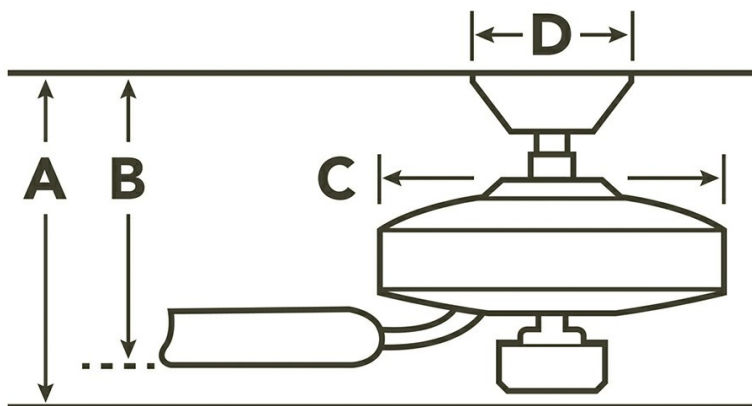

Airflow, Power and Efficiency

Speed	RPM	CFM	CFM/ Watt	Amps	Watts
High	160	4500	76	.49	59
Med	113	3196	114	.35	28
Low	62	1602	169	.2	10

Specifications

Number of Blades	5
Blades Included	Yes
Blade Pitch	12 Degrees
Blade Sweep	52"
Blades Reversible	Yes
Blade Material	WOOD
Optional Blades Available	No
Downrod 1	1.00 OD X 4.00
Downrod 2	FLUSH MOUNT
Primary Control System	Pull Chain
Remote Included	No
Wall Control Included	No
Low Ceiling Adaptable	Yes, Dual Mount Included
Lead Wire Length	78.00"
Motor Size	153MM X 15MM
Motor Type	AC

Downlight

Optional Light Kit Available	No
------------------------------	----

Safety Listings & Certifications

Safety Rated	Dry
Warranty	www.kichler.com/warranty

Installation

The electrical junction box and support structure must be securely mounted and capable of reliably supporting a minimum of 50 pounds.

Installation requirements

Dimensions

Downrod	A	B	C	D
1.00 OD X 4.00	12.25	10.75	12.00	5.25
FLUSH MOUNT	9.50	8.00	12.00	5.25

Available Finishes

Finish	Fixture	Glass	Blade 1	Blade 2

Kichler
 7711 East Pleasant Valley Road
 Cleveland, Ohio 44131-8010
 Toll free: 866.558.5706 or kichler.com