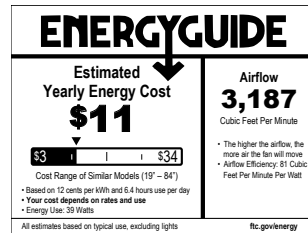

Fan mounted as close-to-ceiling.

MOUNTING	ELECTRICAL	LAMPING	ADDITIONAL INFORMATION
Ceiling downrod or close-to-ceiling mounted Mounting strap for outlet box included Canopy covers a standard 4" hexagonal recessed outlet box Note: An outlet box assembly designed for fan installation is required (not included) A 3/4" x 4-1/2" downrod is included. Longer accessory downroads can be ordered separately.	Pre-wired 80" of wire supplied Triple capacitor speed control; manual reverse control Motor: 153mm dia. x 18mm ht. 120V	Quantity: 2 60W max. Medium Base E26 base ceramic socket 13 CFL (included) Light kit included	UL-CUL Dry location listed 30 year limited warranty Companion Ceiling Fans, fixtures are available Airflow: 4742 CFM* Energy consumption: 64 watts (excluding lights)* Airflow efficiency: 79 cfm/watt*

*Fan on a downrod.