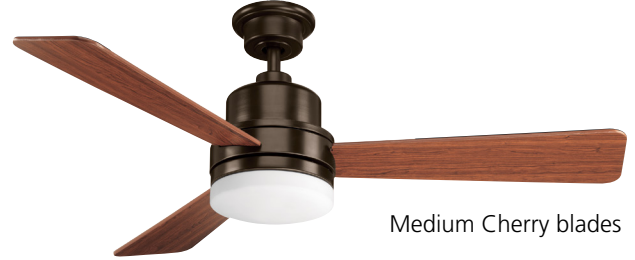

DATE: _____ TYPE: _____

NAME: _____

PROJECT: _____

Incandescent

P2538-20

Trevina

52" Trevina fan with light kit, 3 blades, and 3-speed reversible motor with reverse function to provide year-round comfort. Coolly modern, the Trevina ceiling fan features a sleek Antique Bronze finish and Medium Cherry / Classic Walnut reversible blades. The light kit contains etched opal glass.

- Antique Bronze finish
- Medium Cherry / Classic Walnut reversible blades
- Etched Opal glass
- Compatible with remote or hardwired controls (sold separately).

Category: Ceiling Fans

Finish: Antique Bronze (painted)

Construction: Steel construction

Glass: Etched Opal glass diffuser

Blades: 3 Medium Cherry/Classic Walnut reversible blades, plywood construction

Classic Walnut blades

Medium Cherry blades

Diameter: 52"
Height: 15-3/4"
12-1/2" CTC