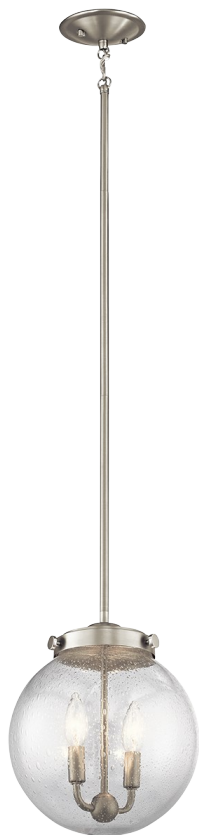

Holbrook Collection

Holbrook 2 Light Mini Pendant in Brushed Nickel

NI

42588NI (Brushed Nickel)

Dimensions

Height	12.00"
Overall Height	50.00"
Width	10.00"

Alternate Lamps

Lamp Included	Bulb Listing	Light Source	Max Wattage/Range	Bulb Product ID	Dimming
No	Alternate	INCA	40W	5971CLR	

Project Name: _____
 Location: _____
 Type: _____
 Qty: _____
 Comments: _____

Ordering Information

Product ID	42588NI
Finish	Brushed Nickel
Available Finishes	NBR, NI, OZ
Collection	Holbrook Collection

Dimensions

Base Backplate	5.00 DIA
Chain/Stem Length	36.00"
Weight	4.50 LBS

Specifications

Material	Steel
Glass Description	Clear Seeded

Electrical

Voltage	120V
Lead Wire Length	59.00"

Qualifications

Safety Rated	Dry
Warranty	www.kichler.com/warranty

Primary Lamping

Light Source	Incandescent
Lamp Included	Not Included
Number of Lights/LEDs	2
Max or Nominal Watt	60W
Socket Wire	105
Socket Type	Candelabra
Lamp Type	B
Bulb Product ID	4064CLR