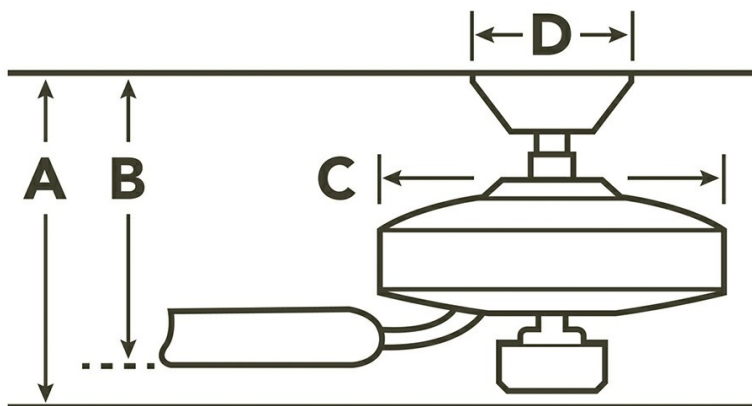

Dimensions

Downrod	A	B	C	D
1.00 OD X 4.00	19.21	11.02	11.74	5.90
FLUSH MOUNT	15.81	7.62	11.74	5.90

Available Finishes

Finish	Fixture	Glass	Blade 1	Blade 2

Kichler
7711 East Pleasant Valley Road
Cleveland, Ohio 44131-8010
Toll free: 866.558.5706 or kichler.com

Notes:
1) Information provided is subject to change without notice. All values are design or typical values when measured under laboratory conditions.
2) Incandescent Equivalent: The incandescent equivalent as presented is an approximate number and is for reference only.

KICHLER.