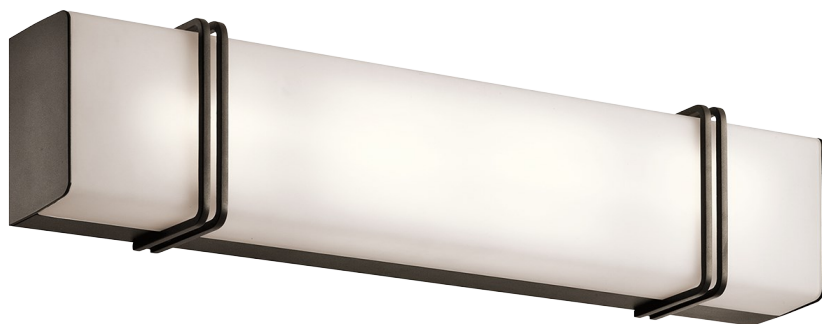

Impello Collection

Impello 24" Linear LED Bath Light in Olde Bronze

45838OZLED (Olde Bronze)

Dimensions

| | |
|--------|--------|
| Height | 5.50" |
| Width | 24.25" |

Project Name: _____
Location: _____
Type: _____
Qty: _____
Comments: _____

Ordering Information

| | |
|--------------------|--------------------|
| Product ID | 45838OZLED |
| Finish | Olde Bronze |
| Available Finishes | CH, OZ |
| Collection | Impello Collection |

Dimensions

| | |
|------------------------------------|--------------|
| Extension | 3.50" |
| Height from center of Wall opening | 2.75" |
| Base Backplate | 23.50 X 4.75 |
| Weight | 9.00 LBS |

Photometrics

| | |
|-----------------------|-------|
| Kelvin Temperature | 3000K |
| Color Rendering Index | 90 |

Specifications

| | |
|-------------------|--------------------|
| Material | Glass |
| Glass Description | Satin Etched White |

Electrical

| | |
|----------------|---|
| Dimmable | Yes |
| Dimmable Notes | This LED is compatible with most standard incandescent dimmers, LED dimmers, and electronic low voltage dimmers. For more information, go to Kichler.com/dimming . |
| Voltage | 120V |
| Input Voltage | Single(120) |