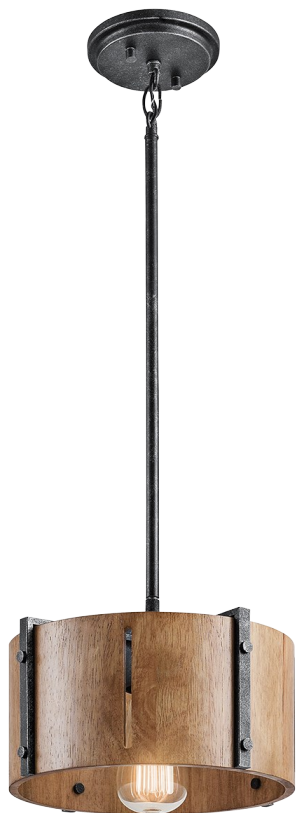

## Elbur 1 Light Pendant/Semi Flush-Distressed Black

42643DBK (Distressed Black)

### Dimensions

Height	6.75"
Overall Height	45.00"
Width	10.75"

### Dimensions

Base Backplate	5.25 DIA
Chain/Stem Length	36.00"
Weight	4.40 LBS

### Specifications

Material	Wood
Shade Description	Natural Maple