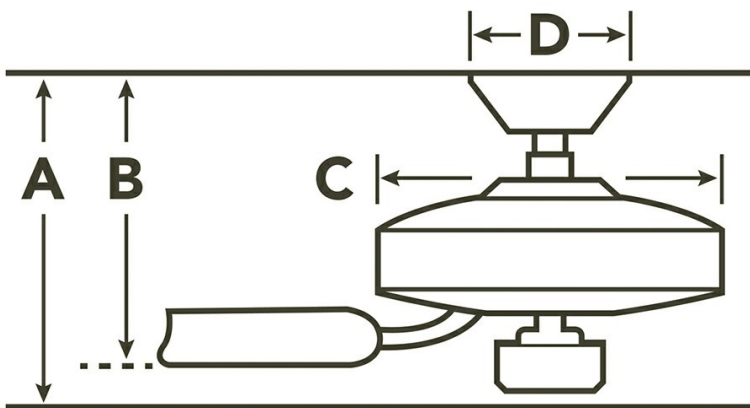

Airflow, Power and Efficiency

Speed	RPM	CFM	CFM/ Watt	Amps	Watts
High	166	5054	86	.49	59
Med	122	3838	113	.44	34
Low	65	2131	178	.3	12

Specifications

Number of Blades	5
Blades Included	Yes
Blade Pitch	14 Degrees
Blade Sweep	52"
Blades Reversible	Yes
Blade Material	WOOD
Optional Blades Available	No
Downrod 1	1.00 OD X 6.00
Downrod 2	1.00 OD X 12.00
Primary Control System	3 Speed Cooltouch Full Functn
Remote Included	Yes
Wall Control Included	No
Low Ceiling Adaptable	Yes, With Optional Flush Mount
Lead Wire Length	78.00"
Motor Size	188MM X 15MM
Motor Type	AC

Dimensions

Downrod	A	B	C	D
1.00 OD X 6.00	18.25	11.75	16.25	6.10
1.00 OD X 12.00	24.25	17.75	16.25	6.10

Downlight

Downlight Included	Yes
Light Source	Incandescent
Downlight Bulb Included	Included
Downlight Bulb Type	T3
Number of Lights/LEDs	4
Max or Nominal Watt	40W
Glass Description	Fresnel Lens
Optional Light Kit Available	No