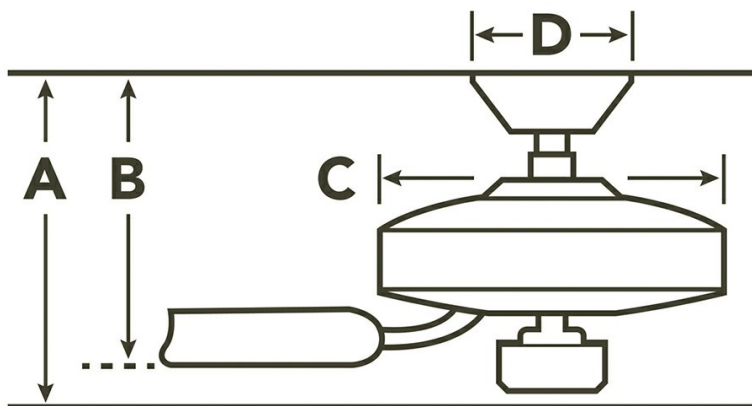

Dimensions

Downrod	A	B	C	D
1.00 OD X 4.00	13.25	12.75	13.75	6.70

Specifications

Number of Blades	5
Blades Included	Yes
Blade Pitch	14 Degrees
Blade Sweep	52"
Blades Reversible	Yes
Blade Material	WOOD
Optional Blades Available	No
Downrod 1	1.00 OD X 4.00
Primary Control System	3 Speed Cooltouch Ltd Function
Remote Included	Yes
Wall Control Included	No
Low Ceiling Adaptable	Yes, With Optional Flush Mount
Lead Wire Length	78.00"
Motor Size	172MM X 17MM
Motor Type	AC

Downlight

Optional Light Kit Available	No

Safety Listings & Certifications

Safety Rated	Dry
Energy Star	Yes
Warranty	www.kichler.com/warranty

Available Finishes

Installation