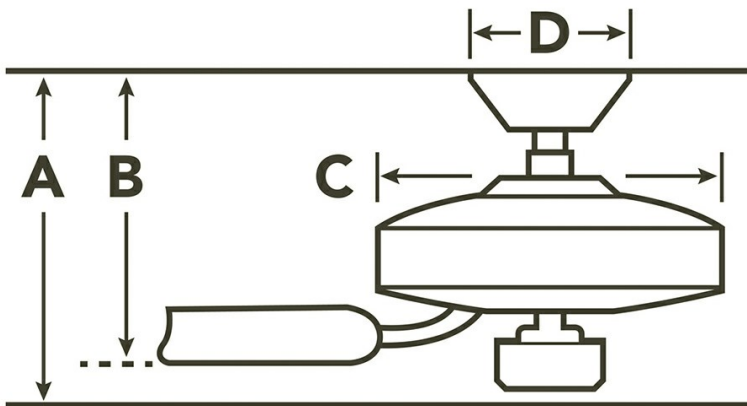

Specifications

Number of Blades	3
Blade Pitch	13 Degrees
Blades Reversible	No
Optional Blades Available	Yes
Downrod 1	1.00 OD X 4.00
Primary Control System	6 Speed Dc Cooltouch
Remote Included	No
Wall Control Included	No
Low Ceiling Adaptable	No
Lead Wire Length	78.00"
Motor Size	125
Motor Type	DC

Dimensions

Downrod	A	B	C	D
1.00 OD X 4.00	15.25	12.75	7.50	5.85

Downlight

Downlight Option	Yes
Optional Light Kit Available	Yes

Safety Listings & Certifications

Safety Rated	Dry
Energy Star	Yes
Warranty	www.kichler.com/warranty