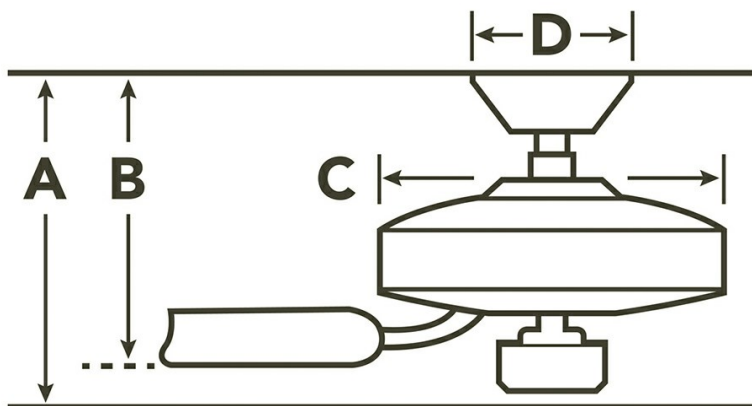

Specifications

Number of Blades	5
Blades Included	Yes
Blade Pitch	14 Degrees
Blade Sweep	60"
Blades Reversible	No
Blade Material	WOOD
Optional Blades Available	No
Downrod 1	1.00 OD X 4.50
Primary Control System	Pull Chain
Remote Included	No
Wall Control Included	No
Low Ceiling Adaptable	No
Lead Wire Length	78.00"
Motor Size	188MM X 25MM
Motor Type	AC

Dimensions

Downrod	A	B	C	D
1.00 OD X 4.50	13.75	11.00	8.00	5.90

Available Finishes

Kichler
7711 East Pleasant Valley Road
Cleveland, Ohio 44131-8010
Toll free: 866.558.5706 or kichler.com

Notes:

- 1) Information provided is subject to change without notice. All values are design or typical values when measured under laboratory conditions.
- 2) Incandescent Equivalent: The incandescent equivalent as presented is an approximate number and is for reference only.