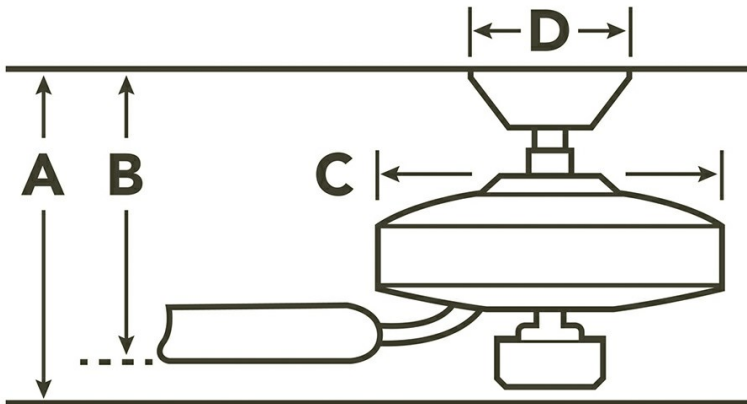

Terra Select Collection
52" Terra Select Ceiling Fan BAP
 330248BAP

Project Name: _____
 Location: _____
 Type: _____
 Qty: _____
 Comments: _____

Dimensions

Downrod	A	B	C	D
1.00 OD X 4.50	14.00	12.00	12.60	6.70

Specifications

Number of Blades	5
Blades Included	Yes
Blade Pitch	14 Degrees
Blade Sweep	52"
Blades Reversible	No
Blade Material	WOOD
Optional Blades Available	No
Downrod 1	1.00 OD X 4.50
Primary Control System	Pull Chain
Remote Included	No
Wall Control Included	No
Low Ceiling Adaptable	Yes, With Optional Flush Mount
Lead Wire Length	78.00"
Motor Size	172MM X 14MM
Motor Type	AC