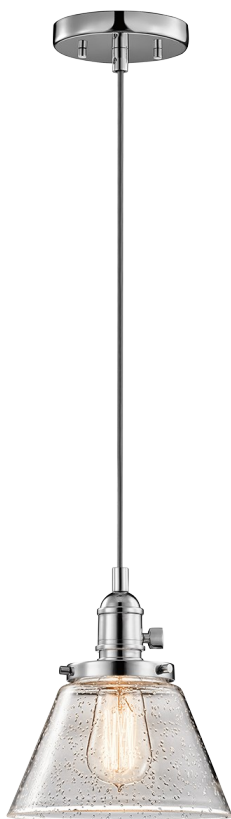

**Avery Collection**  
**Avery 1 Light Mini Pendant - Chrome**  
 43851CH (Chrome)

Project Name: \_\_\_\_\_  
 Location: \_\_\_\_\_  
 Type: \_\_\_\_\_  
 Qty: \_\_\_\_\_  
 Comments: \_\_\_\_\_

**Ordering Information**

Product ID	43851CH
Finish	Chrome
Available Finishes	CH, NI, OZ
Collection	Avery Collection

**Dimensions**

Base Backplate	5.00 DIA
Weight	2.40 LBS

**Specifications**

Material	Glass
Glass Description	Clear Seeded

**Electrical**

Voltage	120V
---------	------

**Qualifications**

Safety Rated	Dry
Warranty	<a href="http://www.kichler.com/warranty">www.kichler.com/warranty</a>

**Primary Lamping**

Light Source	Incandescent
Lamp Included	Not Included
Number of Lights/LEDs	1
Max or Nominal Watt	100W
Socket Wire	105
Socket Type	Medium
Lamp Type	A19

**Dimensions**

Height	8.75"
Overall Height	125.00"
Width	8.25"

**Alternate Lamps**

Lamp Included	Bulb Listing	Light Source	Max Wattage/Range	Bulb Product ID	Dimming
No	Alternate	INCA	100W		
No	Hybrid	CFL	23-30W		