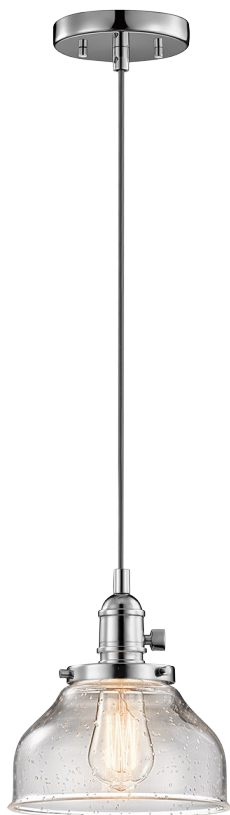

**Avery Collection**  
**Avery 1 Light Mini Pendant in Chrome**  
 43850CH (Chrome)

Project Name: \_\_\_\_\_  
 Location: \_\_\_\_\_  
 Type: \_\_\_\_\_  
 Qty: \_\_\_\_\_  
 Comments: \_\_\_\_\_

**Ordering Information**

Product ID	43850CH
Finish	Chrome
Available Finishes	CH, NI, OZ
Collection	Avery Collection

**Dimensions**

Base Backplate	5.00 DIA
Weight	2.00 LBS

**Specifications**

Material	Glass
Glass Description	Clear Seeded

**Electrical**

Voltage	120V
---------	------

**Qualifications**

Safety Rated	Dry
Warranty	<a href="http://www.kichler.com/warranty">www.kichler.com/warranty</a>

**Primary Lamping**

Light Source	Incandescent
Lamp Included	Not Included
Number of Lights/LEDs	1
Max or Nominal Watt	100W
Socket Wire	105
Socket Type	Medium
Lamp Type	A19

**Dimensions**

Height	8.50"
Overall Height	125.00"
Width	8.00"

**Alternate Lamps**

Lamp Included	Bulb Listing	Light Source	Max Wattage/Range	Bulb Product ID	Dimming
No	Alternate	INCA	100W		
No	Hybrid	CFL	23-30W		