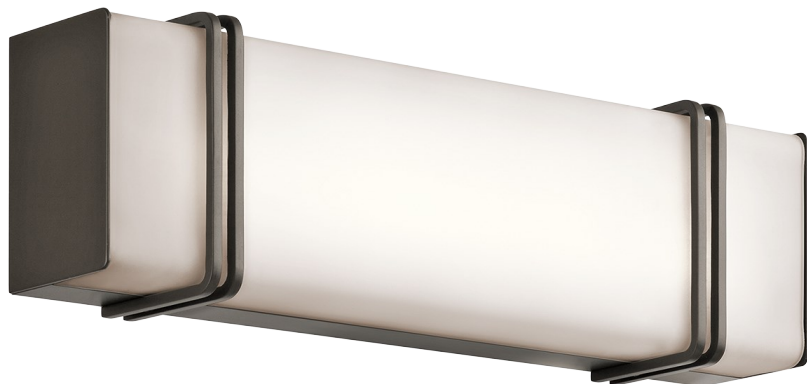

Impello Collection

Impello 18" LED Linear Bath Light in Olde Bronze

45801OZLED (Olde Bronze)

Project Name: _____
Location: _____
Type: _____
Qty: _____
Comments: _____

Dimensions

Height	5.50"
Width	18.25"

Ordering Information

Product ID	45801OZLED
Finish	Olde Bronze
Available Finishes	CH, OZ
Collection	Impello Collection

Dimensions

Extension	3.50"
Height from center of Wall opening	2.75"
Base Backplate	17.50 X 7.75
Weight	8.00 LBS

Photometrics

Kelvin Temperature	3000K
Color Rendering Index	90

Specifications

Material	Glass
Glass Description	Satin Etched White

Electrical

Dimmable	Yes
Dimmable Notes	This LED is compatible with most standard incandescent dimmers, LED dimmers, and electronic low voltage dimmers. For more information, go to Kichler.com/dimming .
Voltage	120V
Input Voltage	Single(120)

Impello Collection
Impello 18" LED Linear Bath Light in Olde Bronze
45801OZLED (Olde Bronze)

Project Name: _____
Location: _____
Type: _____
Qty: _____
Comments: _____

Initial Lumens	1800
Delivered Efficacy	45
Max or Nominal Watt	20W
Dimming	Yes
