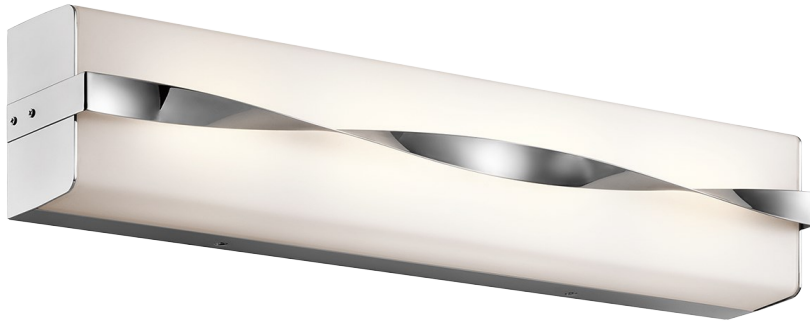

**Tori Collection**  
**Tori 24" Linear LED Bath Light in Chrome CH**  
 45846CHLED (Chrome)

Project Name: \_\_\_\_\_  
 Location: \_\_\_\_\_  
 Type: \_\_\_\_\_  
 Qty: \_\_\_\_\_  
 Comments: \_\_\_\_\_

**Dimensions**

Height	5.00"
Width	24.25"

**Ordering Information**

Product ID	45846CHLED
Finish	Chrome
Collection	Tori Collection

**Dimensions**

Extension	4.25"
Height from center of Wall opening	2.50"
Base Backplate	23.50 X 4.75
Weight	9.00 LBS

**Photometrics**

Kelvin Temperature	3000K
Color Rendering Index	90

**Specifications**

Material	Glass
Glass Description	Satin Etched White

**Electrical**

Dimmable	Yes
Dimmable Notes	This LED is compatible with most standard incandescent dimmers, LED dimmers, and electronic low voltage dimmers. For more information, go to <a href="http://Kichler.com/dimming">Kichler.com/dimming</a> .
Voltage	120V
Input Voltage	Single(120)