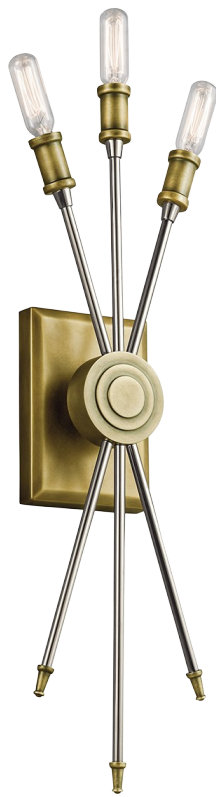

**Doncaster Collection**  
**Doncaster 3 Light Wall Sconce - NBR**  
 42203NBR (Natural Brass)

Project Name: \_\_\_\_\_  
 Location: \_\_\_\_\_  
 Type: \_\_\_\_\_  
 Qty: \_\_\_\_\_  
 Comments: \_\_\_\_\_

**Ordering Information**

Product ID	42203NBR
Finish	Natural Brass
Collection	Doncaster Collection

**Dimensions**

Extension	3.25"
Height from center of Wall opening	10.50"
Base Backplate	4.50 X 6.50
Weight	2.00 LBS

**Installation**

Install Glass Up or Down	Yes
--------------------------	-----

**Primary Lamping**

Light Source	Incandescent
Lamp Included	Not Included
Number of Lights/LEDs	3
Max or Nominal Watt	40W
Socket Wire	105
Socket Type	Candelabra
Lamp Type	T
Bulb Product ID	5971CLR

**Dimensions**

Height	23.00"
Width	6.25"

**Alternate Lamps**

Lamp Included	Bulb Listing	Light Source	Max Wattage/Range	Bulb Product ID	Dimming
No	Alternate	INCA	60W	4064CLR	