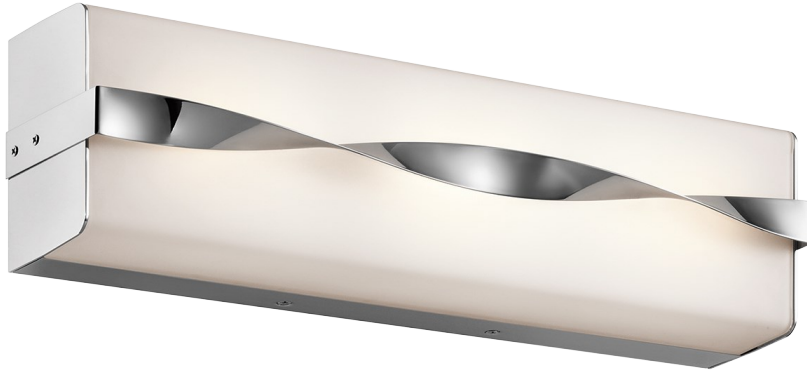

**Tori Collection**  
**Tori 18" Linear LED Bath Light in Chrome CH**  
 45845CHLED (Chrome)

Project Name: \_\_\_\_\_  
 Location: \_\_\_\_\_  
 Type: \_\_\_\_\_  
 Qty: \_\_\_\_\_  
 Comments: \_\_\_\_\_

**Dimensions**

Height	5.00"
Width	18.25"

**Ordering Information**

Product ID	45845CHLED
Finish	Chrome
Collection	Tori Collection

**Dimensions**

Extension	4.25"
Height from center of Wall opening	2.50"
Base Backplate	17.50 X 4.75
Weight	8.00 LBS

**Photometrics**

Kelvin Temperature	3000K
Color Rendering Index	90

**Specifications**

Material	Glass
Glass Description	Satin Etched White

**Electrical**

Dimmable	Yes
Dimmable Notes	This LED is compatible with most standard incandescent dimmers, LED dimmers, and electronic low voltage dimmers. For more information, go to <a href="http://Kichler.com/dimming">Kichler.com/dimming</a> .
Voltage	120V
Input Voltage	Single(120)