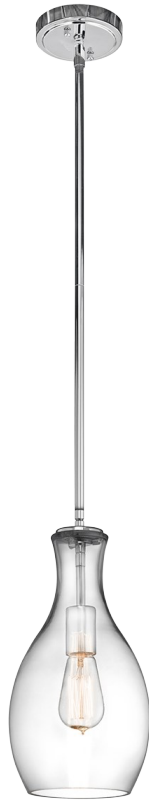

Everly Collection  
 Everly Collection-1 Light Pendant | Chrome  
 42456CHCLR (Chrome)

Project Name: \_\_\_\_\_  
 Location: \_\_\_\_\_  
 Type: \_\_\_\_\_  
 Qty: \_\_\_\_\_  
 Comments: \_\_\_\_\_

### Ordering Information

Product ID	42456CHCLR
Finish	Chrome
Available Finishes	CH, OZ, OZ
Collection	Everly Collection

### Dimensions

Base Backplate	4.75 DIA
Chain/Stem Length	36.00"
Weight	4.62 LBS

### Specifications

Material	Glass
Glass Description	Clear