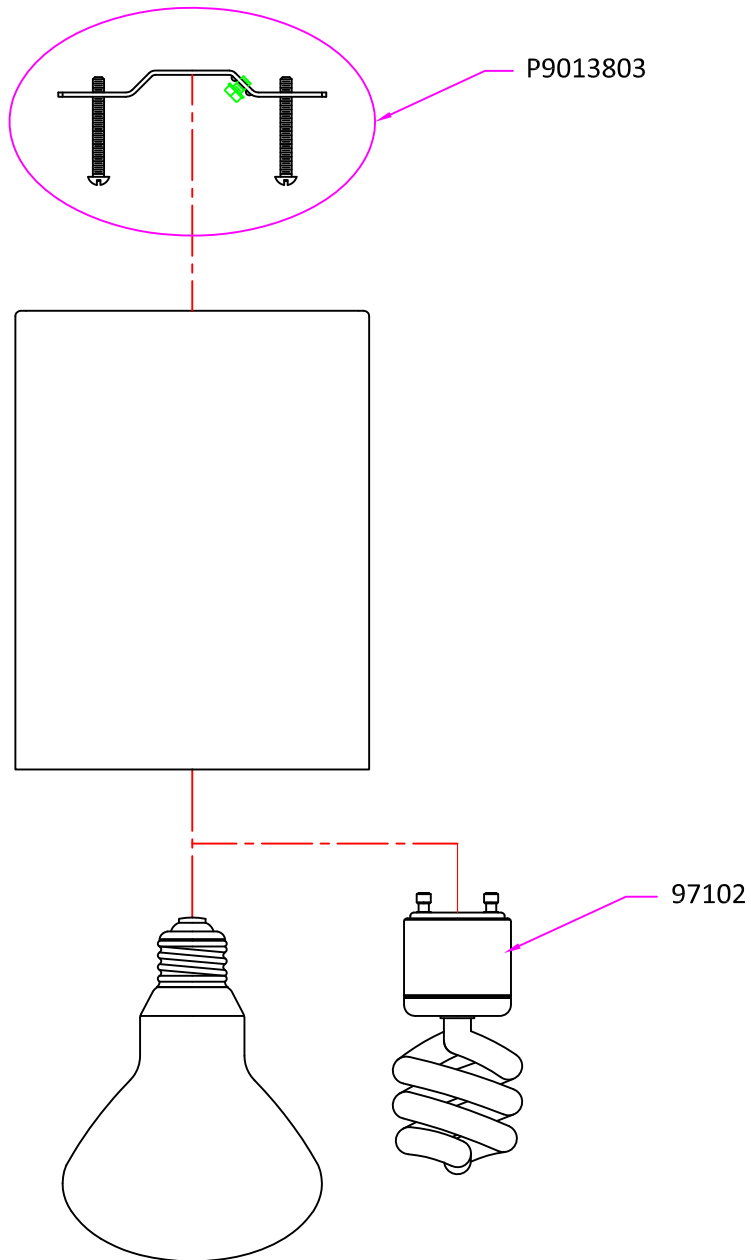

Replacement Parts

7813801 / 7813901 / 7813801BLE / 7813901BLE

Qty.	Part #	Description
	P9013803	Mtg Hardware, including Mtg bar and #8-32 screw, 1 1/2" long
	97102	Self ballasted spiral bulb, GU24, 13W, 2700K color temperature