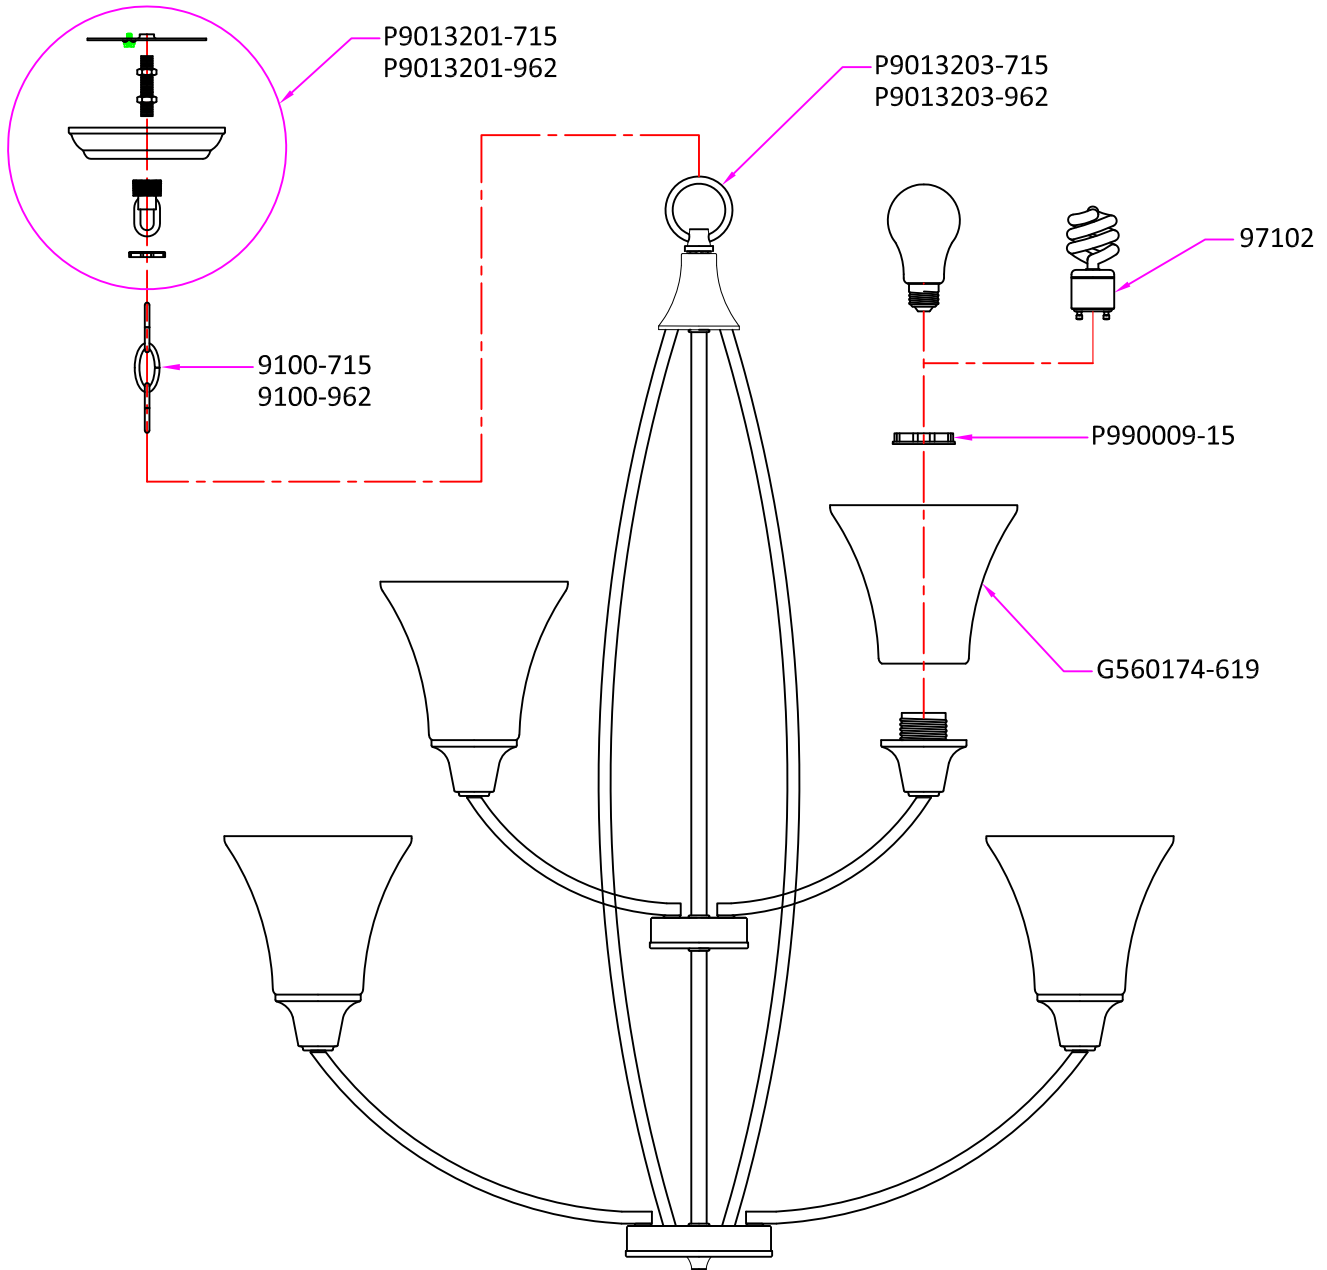

Replacement Parts

3113209 / 3113209BLE

Qty.	Part #	Description
	P9013201-xxx	Canopy kit, including canopy, mtg bar, 1/8 IP RTN, nut(2), and screw collar
	9100-xxx	Standard Chain, 3.2mm thick, 72" long
	P9013203-xxx	Fixture loop, 6.0mm thick, Ø2 3/16"
	G560174-619	Glass, Ø6 1/4", with 5 1/4" height, Stain Etched
	P990009-15	Metal Socket Ring, threads to match medium base socket, White
	97102	Self ballasted spiral bulb, GU24, 13W, 2700K color temperature

* Note: -xxx: Represents different finish and optional.
Available finish please see P/N shown in the drawing or catalog.

Sea Gull Lighting®

Life Illuminated | Since 1919

www.SeaGullLighting.com