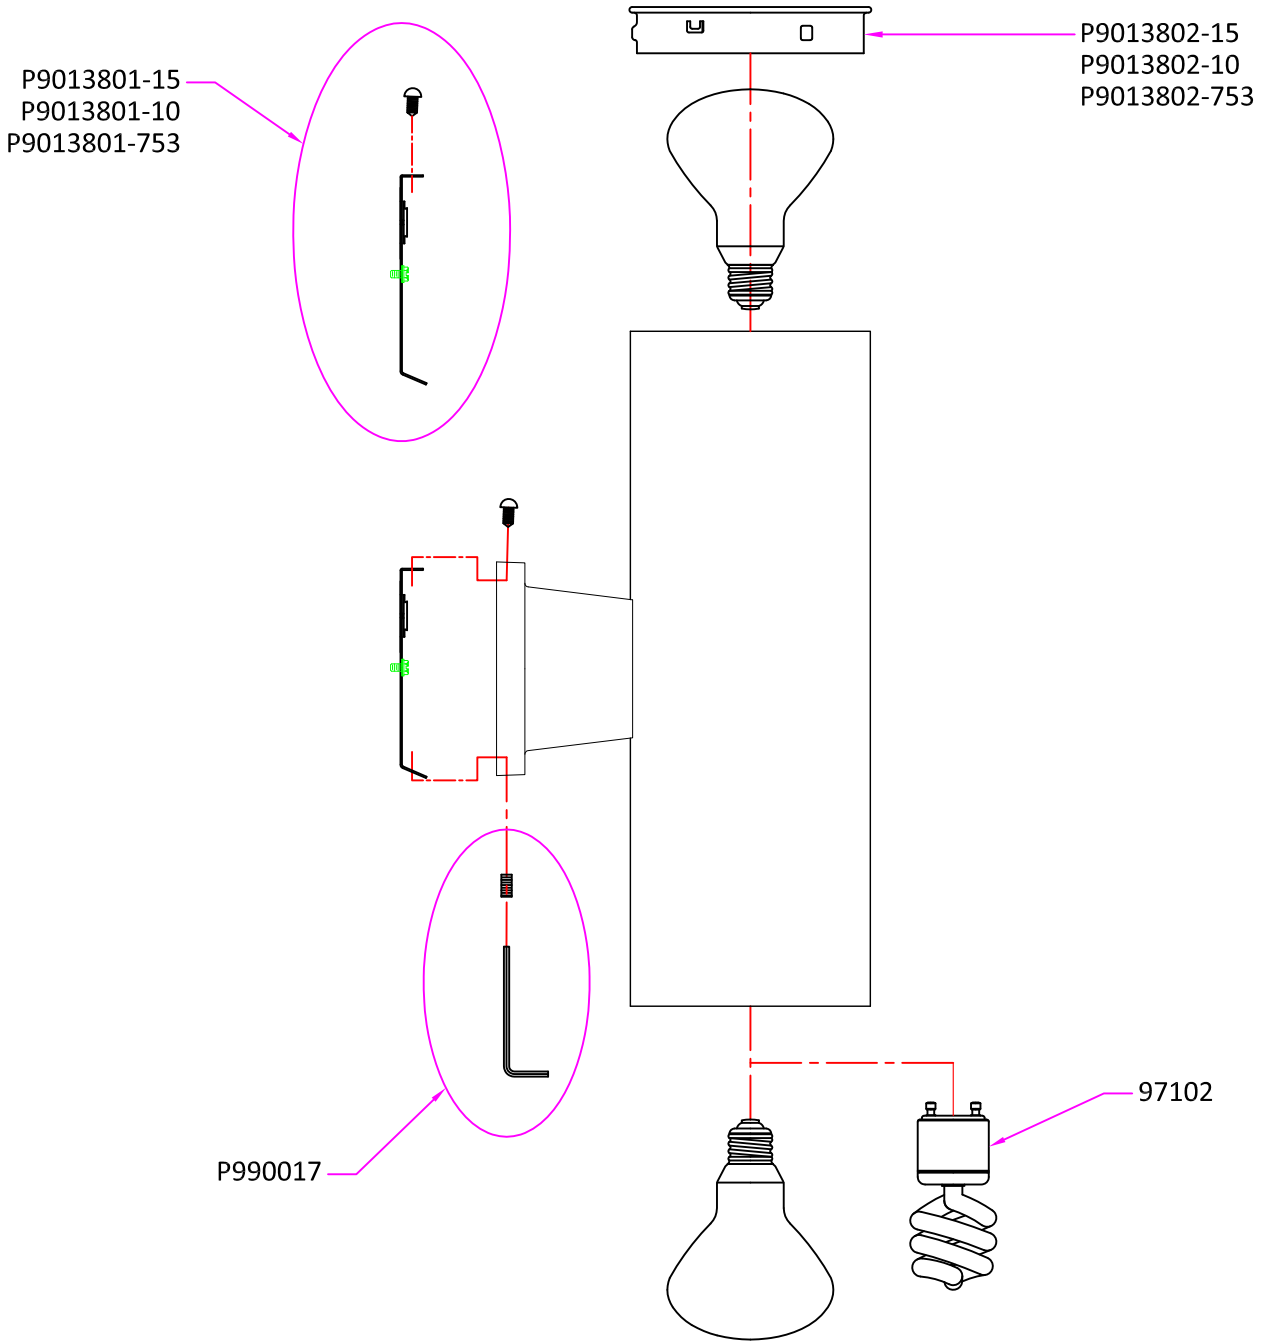

Replacement Parts

8313802 / 8313802BLE

Qty.	Part #	Description
	P9013801-xxx	Mtg Bracket (4 1/8" x 4 3/32" x 15/32")and Screw,#8-32, 5/16" long
	P9013802-xxx	Glass cap,Ø4 23/32", with 31/32" height
	P990017	M4 Set screw 3/8" long and "L" hex allen wrench
	97102	Self ballasted spiral bulb,GU24,13W,2700K color temperature

* Note: -xxx: Represents different finish and optional.
Available finish please see P/N shown in the drawing or catalog.

Sea Gull Lighting®