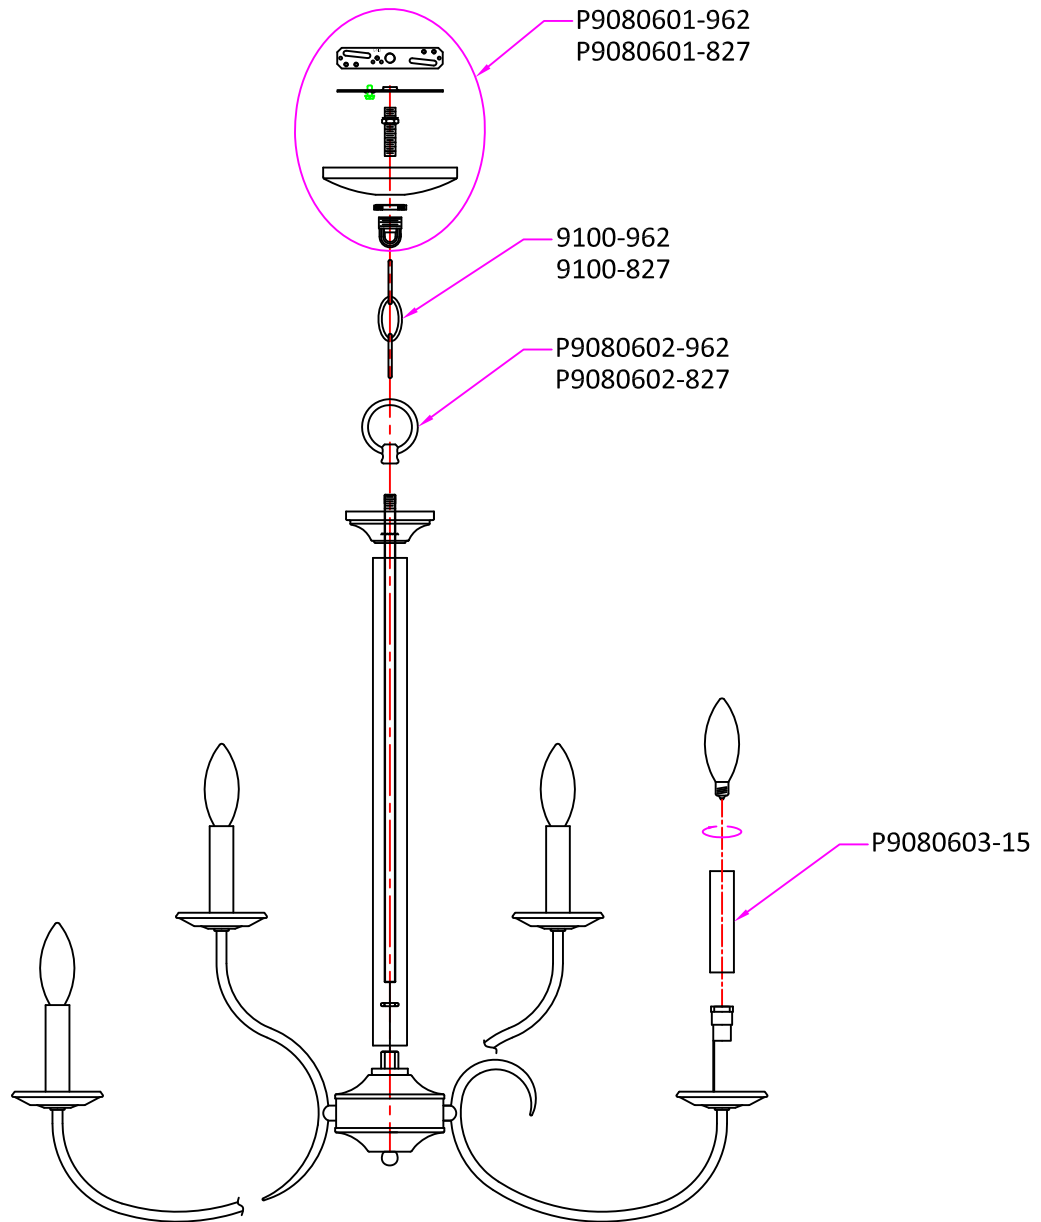

Replacement Parts

32810

Qty.	Part #	Description
	P9080601-xxx	Canopy Kit, including mounting bar/nipple/hex nut/washer/canopy/screw collar
	9100-xxx	Standard Chain, 3.2mm thick, 72" long
	P9080602-xxx	Fixture Loop with 1/8 thread, Ø2 1/16"
	P9080603-15	Candle tube, Ø7/8" x 3 3/4" long, white

* Note: -xxx: Represents different finish and optional.
Available finish please see P/N shown in the drawing or catalog.

Sea Gull Lighting®

Life Illuminated | Since 1919

www.SeaGullLighting.com