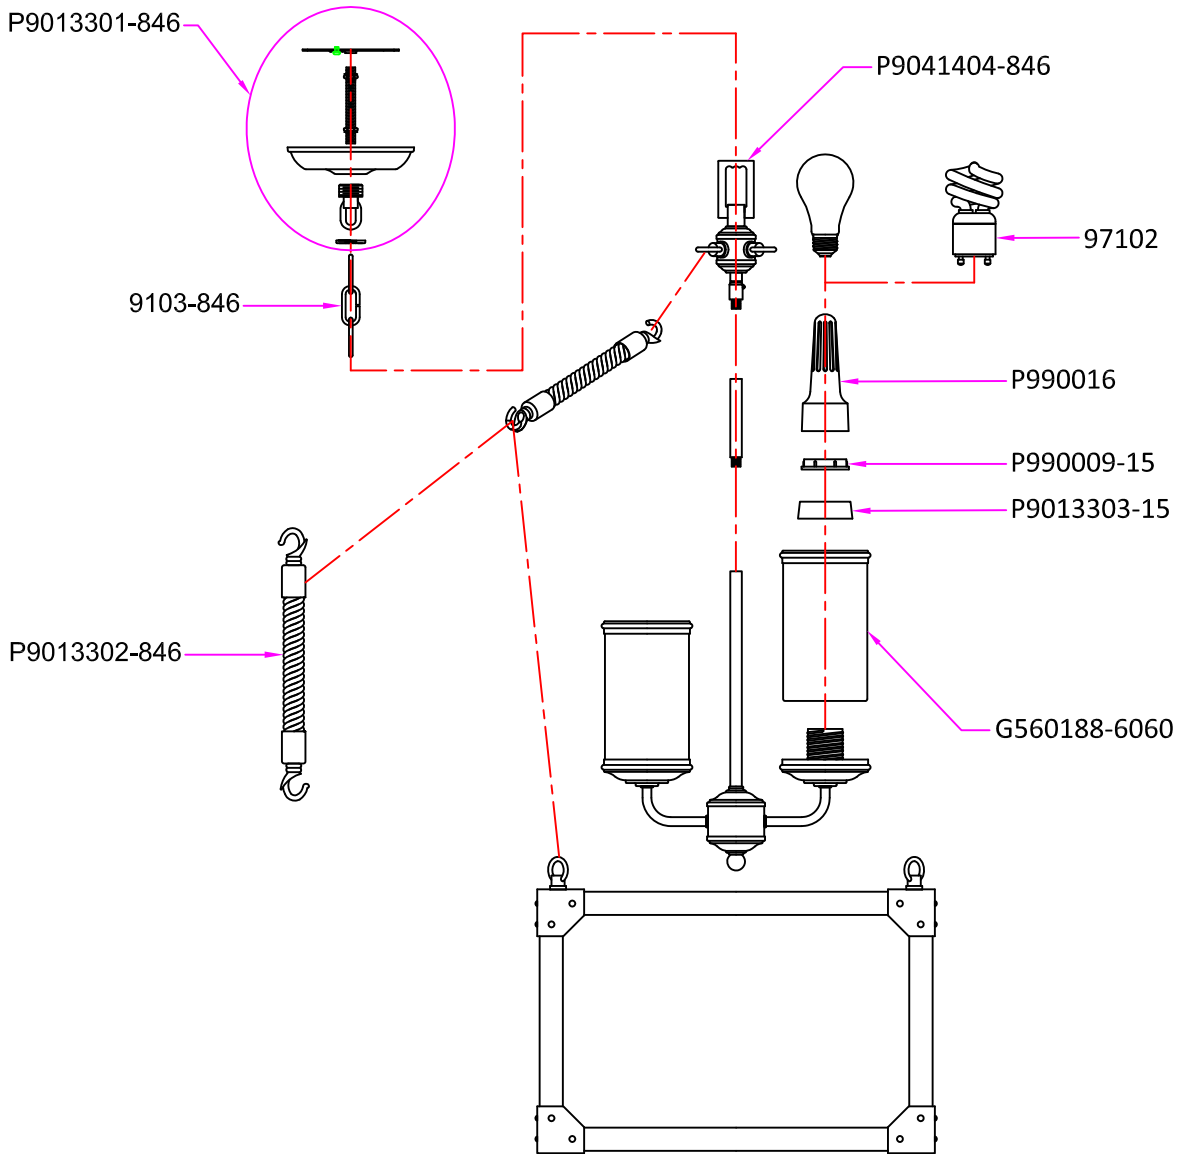

Replacement Parts

3113303 / 3113303BLE

Qty.	Part #	Description
	P9013301-846	Canopy Kit,including canopy,mtg bar,1/8 IP RTN,hex nut(2),washer(2),& screw collar
	9103-846	Standard Chain, 72"
	P9041404-846	Fixture Loop with 1/8 thread
	P9013302-846	Steeve, Ø3/4", with 10" long
	G560188-6060	Glass,Ø3 13/16", with 6 5/16" height
	P9013303-15	Spacer,Ø2 3/8",with 3/4" height
	P990009-15	Metal Socket Ring, threads to match medium base socket,White
	P990016	Socket ring tool,plastic,Black
	97102	Self ballasted spiral bulb,GU24,13W,2700K color temperature

* Note: -xxx: Represents different finish and optional.
Available finish please see P/N shown in the drawing or catalog.

Sea Gull Lighting®

Life Illuminated | Since 1919

www.SeaGullLighting.com