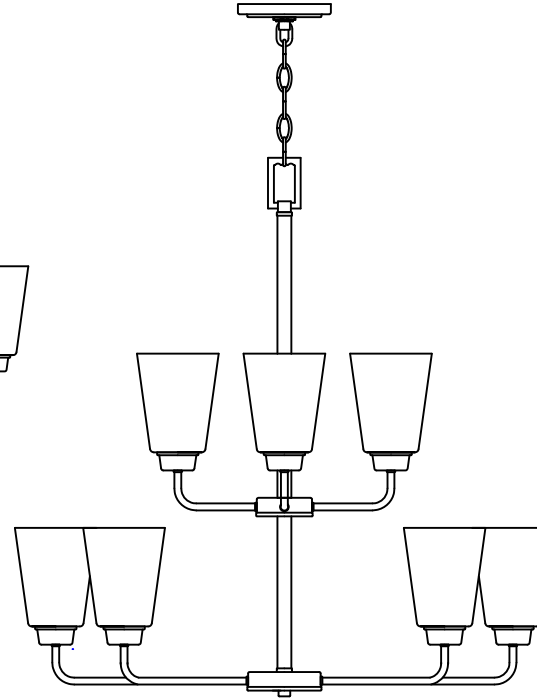

Kerrville Collection (152) Replacement Parts

4115201-782
4115201-962

4415202-782
4415202-962

4415203-782
4415203-962

4415204-782
4415204-962

3115203-782
3115203-962

3115205-782
3115205-962

3115209-782
3115209-962

6115201-782
6115201-962

6515201-782
6515201-962

6615203-782
6615203-962

7715202-782
7715202-962

Kerrville Collection (152) Replacement Parts

All New Replacement Parts:

Part Number	Description	Used On
152CK1-xxx	Canopy Kit, including canopy, mtg bar, RTN, hex nut(2), & screw collar	3115203, 3115205, 3115209, 6515201, 6615203, 7715202
152CK2-xxx	Canopy Kit, including canopy, mtg bar, RTN, hex nut(2), screw collar, swivel w RTN	6115201
152PB-xxx	Parts Bag For Kerrville Collection	For Kerrville Collection
G560218-619	Glass, $\phi 4-3/8"$, with $5-3/8"$ height	3115203, 3115205, 3115209, 4115201, 4415202, 4415203, 4415204, 6115201
G560219-619	Glass, $\phi 15"$, with 5" height, with center hole	6515201
G560220-xxx	Glass, $\phi 18 7/8"$, with $5 3/8"$ height (Complete with hook hardware installed in glass)	6615203
G560214-xxx	Glass, $\phi 15"$, with 5" height (Includes set of 3 thumbscrew cap nuts)	7715202
260135-15	Metal Socket Ring, threads to match medium base socket, White	3115203, 3115205, 3115209, 4115201, 4415202, 4415203, 4415204, 6115201, 6515201
9122-xxx	Link and Loop	6115201
9100-xxx	Standard chain, 6FT	3115203, 3115205, 3115209, 6515201, 6615203, 7715202
9199-xxx	Accessory Stem 12"	6115201

Part number & detail: