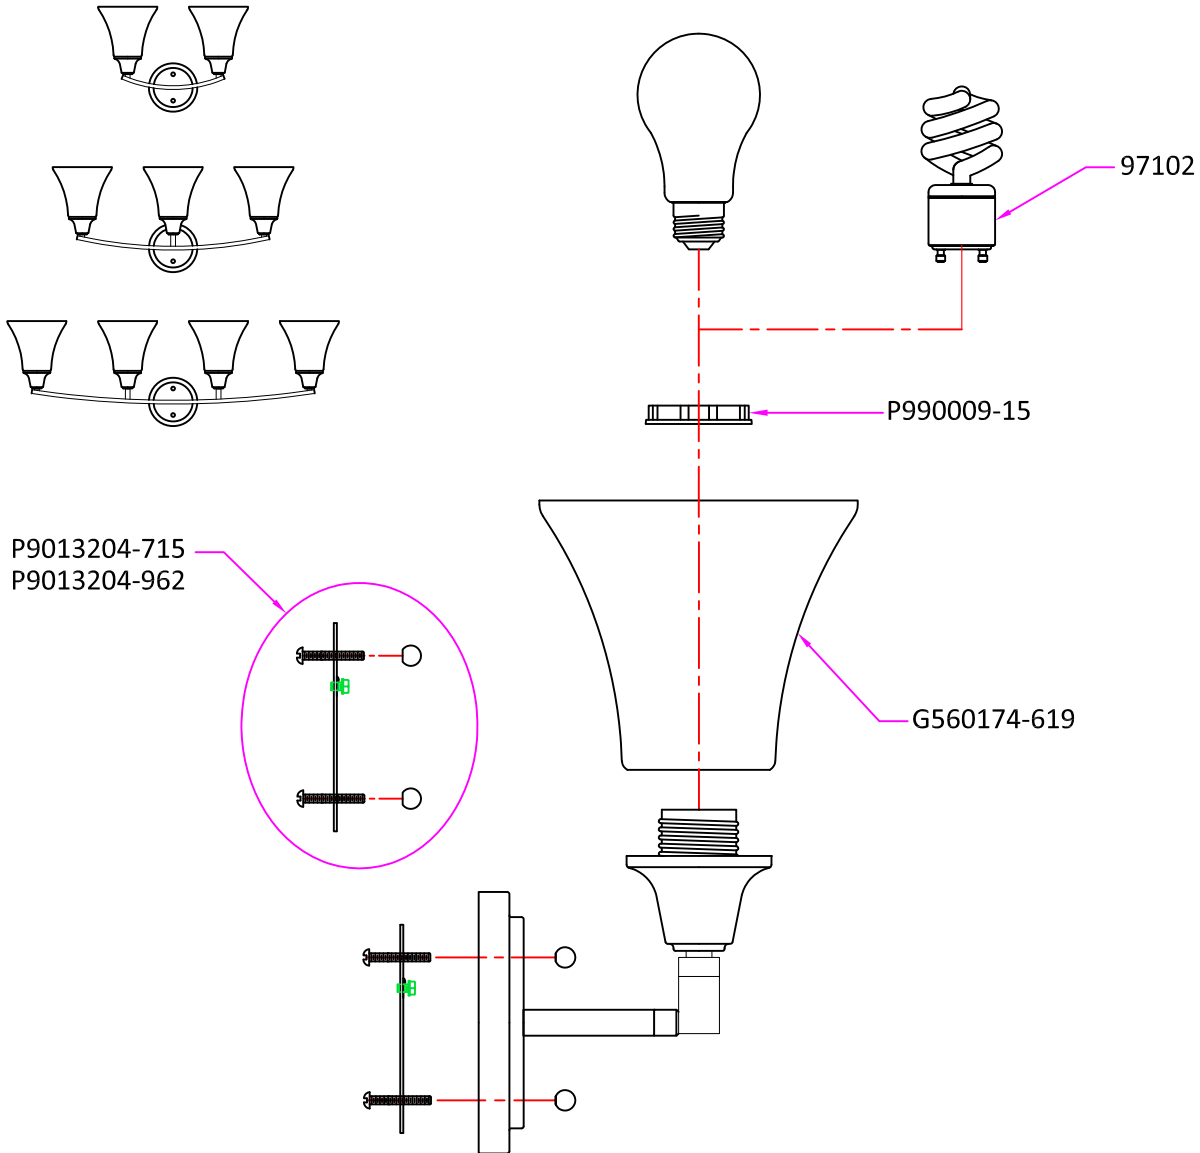

Replacement Parts

4413202 / 4413203 / 4413204

4413202BLE / 4413203BLE/ 4413204BLE

Qty.	Part #	Description
	P9013204-xxx	Mtg Hardware, including Mtg bar, Ball nut $\varnothing 13/32"$ & #8-32 screw, 1 1/4" long
	G560174-619	Glass, $\varnothing 6 1/4"$, with 5 1/4" height, Stain Etched
	P990009-15	Metal Socket Ring, threads to match medium base socket, White
	97102	Self ballasted spiral bulb, GU24, 13W, 2700K color temperature

* Note: -xxx: Represents different finish and optional.
Available finish please see P/N shown in the drawing or catalog.

Sea Gull Lighting®

Life Illuminated | Since 1919

www.SeaGullLighting.com