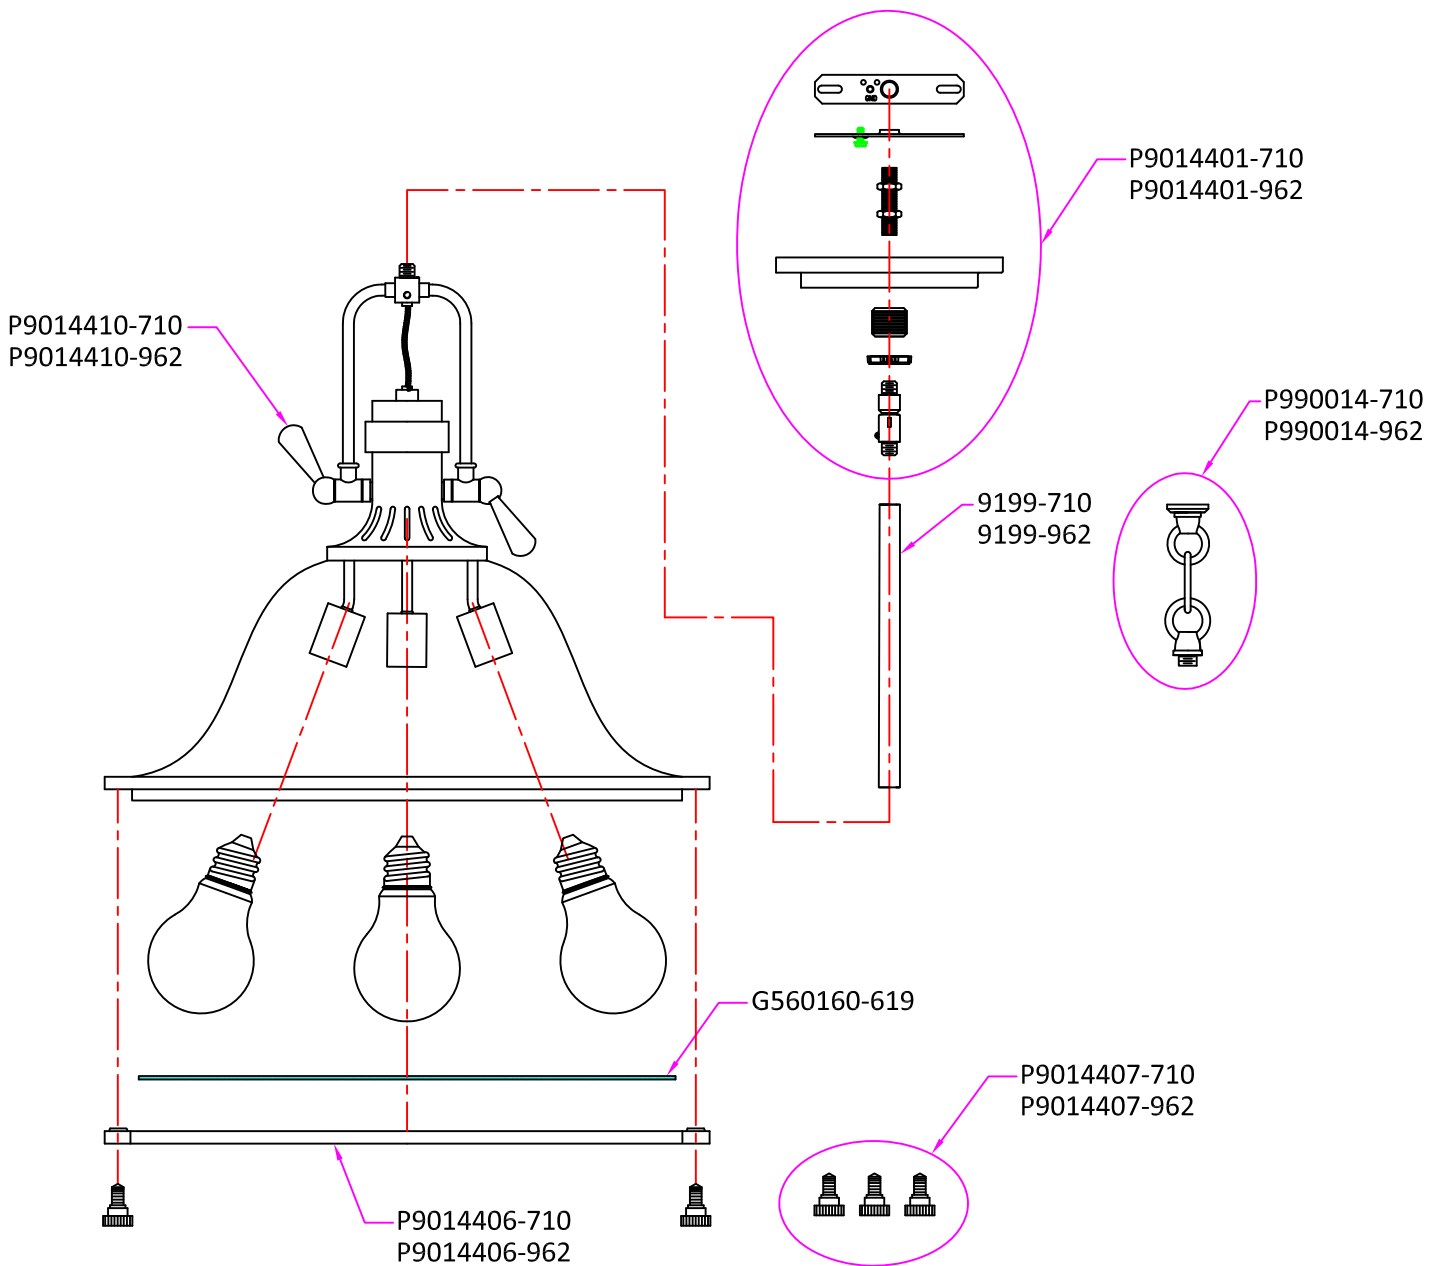

# Replacement Parts

## 6514403

Qty.	Part #	Description
	P9014401-xxx	Canopy Kit, including mounting bar/nipple/hex nut(2)/canopy/screw collar/swivel
	9199-xxx	Stem, 12"
	P990014-xxx	Loop+link+loop, with 1/8-27 nipple
	G560160-619	Glass, Ø19 7/32", with 1/8" thickness
	P9014406-xxx	Bottom ring, Ø19 13/16", with 7/16" height
	P9014407-xxx	Knurled screw, Ø15/16", #1/4, 9/16" long (3pcs)
	P9014410-xxx	Knob, D 1" x H 3 1/8"

\* Note: -xxx: Represents different finish and optional.  
Available finish please see P/N shown in the drawing or catalog.

**Sea Gull Lighting®**

Life Illuminated | Since 1919

[www.SeaGullLighting.com](http://www.SeaGullLighting.com)