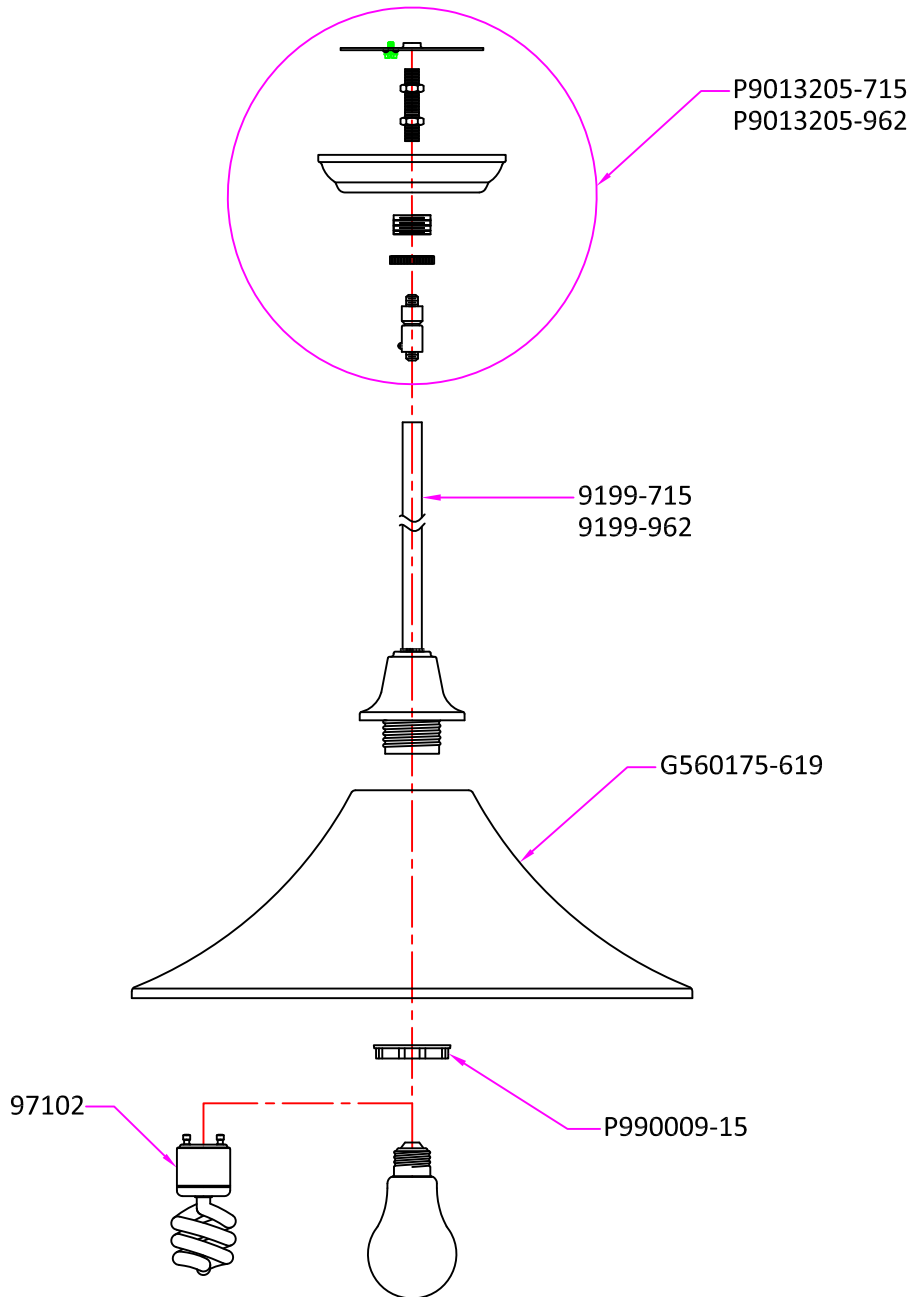

# Replacement Parts

## 6513201 / 6513201BLE

Qty.	Part #	Description
	P9013205-xxx	Canopy Kit, including canopy, mtg bar, 1/8 IP RTN, hex nut(2), screw collar, and swivel
	9199-xxx	Stem, 12"
	G560175-619	Glass, Ø15", with 5 3/4" height, Stain Etched
	P990009-15	Metal Socket Ring, threads to match medium base socket, White
	97102	Self ballasted spiral bulb, GU24, 13W, 2700K color temperature

\* Note: -xxx: Represents different finish and optional.  
Available finish please see P/N shown in the drawing or catalog.

**Sea Gull Lighting®**

*Life Illuminated* | Since 1919

[www.SeaGullLighting.com](http://www.SeaGullLighting.com)