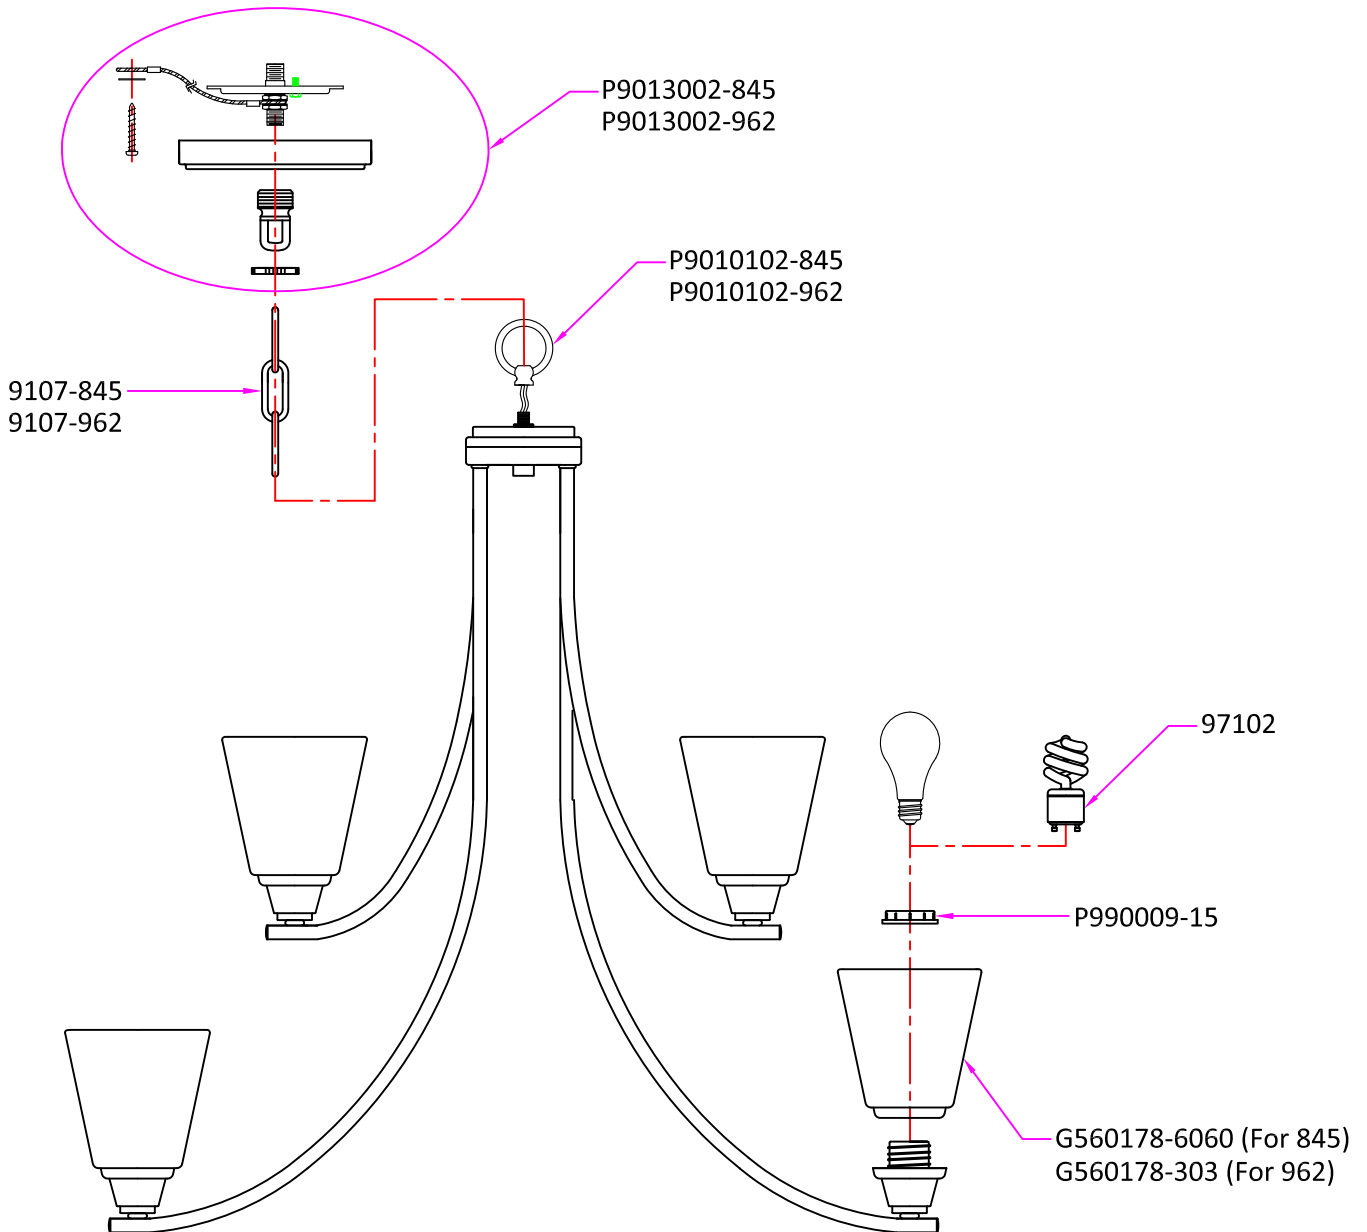

Replacement Parts

3113009 / 3113009BLE

| Qty. | Part # | Description |
|------|--------------|--|
| | P9013002-xxx | Canopy kit, including canopy, mtg bar, 1/8 IP RTN, nut(2), safety cable and screw collar |
| | 9107-xxx | Heavy Chain, 72" long |
| | P9010102-xxx | Fixture loop, 1/4" thick, Ø2 1/8" |
| | G560178-xxx | Glass, 5 1/4" SQ, with 5 3/8" height |
| | P990009-15 | Metal Socket Ring, threads to match medium base socket, White |
| | 97102 | Self ballasted spiral bulb, GU24, 13W, 2700K color temperature |

* Note: -xxx: Represents different finish and optional.
Available finish please see P/N shown in the drawing or catalog.

Sea Gull Lighting®

Life Illuminated | Since 1919

www.SeaGullLighting.com